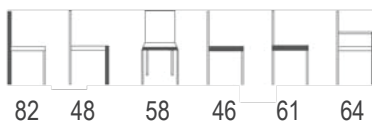

structure:

solid beech wood, HDF-panels, veneer panels

Seat composition:

HR foam of 43 kg/m³ (30mm), Polyether foam of 55 kg/m³ (20mm)

Back composition:

HR foam of 35 kg/m³ (10mm), Polyether foam of 55 kg/m³ (10mm), elastic straps

Assembly:

stapled and glued boards

Gliders:

-

Remark:

-

Metrage	140cm	m²
	260 cm	4.4 m²
	-	-
	-	-

16.00 Kg	1 pc/CTN - 17.00 Kg L66 x W62 x H88cm