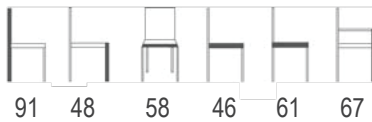

structure:

solid beech wood, HDF-panels, veneer panels

Seat composition:

HR foam of 43 kg/m³ (30mm), Polyether foam of 55 kg/m³ (20mm)

Back composition:

HR foam of 35 kg/m³ (10mm), Polyether foam of 55 kg/m³ (10mm), elastic straps

Assembly:

stapled and glued boards

Gliders:

-

Remark:

-

Metrage	140cm	m²
	280 cm	4.3 m²
	-	-
	-	-

12.00 Kg	1 pc/CTN - 13.00 Kg L66 x W63 x H95cm