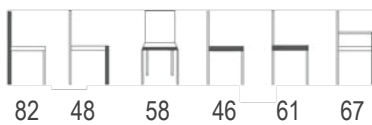

structure:

solid beech wood, HDF-panels, veneer panels

Seat composition:

HR foam of 43 kg/m³ (30mm), Polyether foam of 55 kg/m³ (20mm)

Back composition:

HR foam of 35 kg/m³ (10mm), Polyether foam of 55 kg/m³ (10mm), elastic straps

Assembly:

stapled and glued boards

Gliders:

-

Remark:

-

Metrage	140cm	m²
	270 cm	4.3 m²
	-	-
	-	-

12.00 Kg

1 pc/CTN - 13.00 Kg
L66 x W62 x H88cm