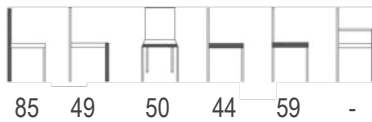

structure:

solid beech wood, HDF-panels

Seat composition:

Polyether foam of 55 kg/m³ (20mm), HR foam of 43 kg/m³ (20mm) - NOSAG springs

Back composition:

Polyether foam of 55 kg/m³ (10mm), HR foam of 35 kg/m³ (10mm) - elastic straps