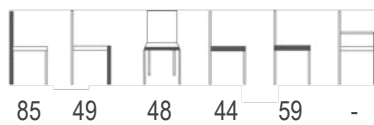

PURE CLASSIC LINKABLE H47 PB -A

Pure Family

CONTRACT yes

UK approved yes

October 18, 2019