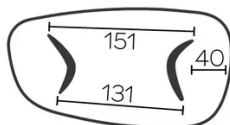

FEET

For each table size, it is possible to position the legs in two different directions.

This position of the legs must be defined at the time of assembly. However, this can be changed later on.

Each leg has 3 adjustable gliders.

Base made of veneered plywood, always the same color as table top

SPECIAL FEATURES

tables longer than 270cm are delivered with a returnable packaging system

DIMENSIONS (CM)

120x230 - 120x270 - 120x300cm

DOLMEN TO100

WHICH SIZE?

120x230 cm

120x270 cm

120x300 cm

WEIGHT & PACKAGING

Carton#1 - Tabletop:

- 120x230 : 73 kg - 125x235x8 cm
- 120x270* : 105 kg - 130x280x12 cm
- 120x300* : 112 kg - 130x310x12 cm

Carton#2 - Feet: