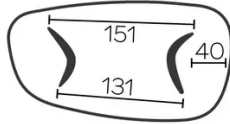

FEET

For each table size, it is possible to position the legs in two different directions.

This position of the legs must be defined at the time of assembly. However, this can be changed later on.

Each leg has 3 adjustable gliders.

Base made of veneered plywood, always the same color as table top

SPECIAL FEATURES

tables longer than 270cm are delivered with a returnable packaging system

SECURITY

Our tables are heavy and require two people to assemble or move them.

DIMENSIONS (CM)

120x230 - 120x270 - 120x300cm

DOLMEN T0100

WHICH SIZE?

120x230 cm

120x270 cm

120x300 cm

WEIGHT & PACKAGING