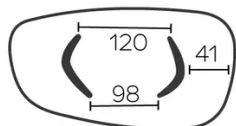

FEET

For each table size, it is possible to position the legs in two different directions.

This position of the legs must be defined at the time of assembly. However, this can be changed later on.

Each leg has 3 adjustable gliders.

Base made of veneered plywood, always the same color as table top

SPECIAL FEATURES

tables longer than 270cm are delivered with a returnable packaging system

DIMENSIONS (CM)

120x230 - 120x270 - 120x300cm

DOLMEN TO100

WHICH SIZE?

120x230 cm

120x270 cm

120x300 cm

WEIGHT & PACKAGING

Carton#1 - Tabletop:

- 120x230 : 73 kg - 125x235x8 cm
- 120x270* : 105 kg - 130x280x12 cm
- 120x300* : 112 kg - 130x310x12 cm

Carton#2 - Feet: