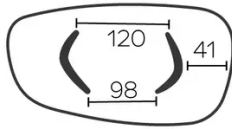

FEET

For each table size, it is possible to position the legs in two different directions.

This position of the legs must be defined at the time of assembly. However, this can be changed later on.

Each leg has 3 adjustable gliders.

Base made of veneered plywood, always the same color as table top

SPECIAL FEATURES

tables longer than 270cm are delivered with a returnable packaging system

SECURITY

Our tables are heavy and require two people to assemble or move them.

DIMENSIONS (CM)

120x230 - 120x270 - 120x300cm

DOLMEN T0100

WHICH SIZE?

120x230 cm

120x270 cm

120x300 cm

WEIGHT & PACKAGING