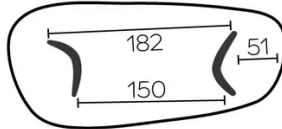

FEET

For each table size, it is possible to position the legs in two different directions.

This position of the legs must be defined at the time of assembly. However, this can be changed later on.

Each leg has 3 adjustable gliders.

DIMENSIONS (CM)

120x230 - 120x270 - 120x300cm

DOLMEN T0100

WHICH SIZE?

120x230 cm

120x270 cm

120x300 cm

WEIGHT & PACKAGING

Carton#1 - Tabletop:

- 120x230 : 73 kg - 125x235x8 cm
- 120x270* : 105 kg - 130x280x12 cm
- 120x300* : 112 kg - 130x310x12 cm

Carton#2 - Feet:

28 kg - 85x85x75 cm

* The plate is protected by a wooden frame, then packed in the normal way with cardboard and finally delivered horizontally with the help of the special packaging.