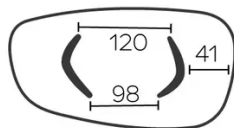

This version is always without extension

FEET

For each table size, it is possible to position the legs in two different directions.

This position of the legs must be defined at the time of assembly. However, this can be changed later on.

tables longer than 270cm are delivered with a returnable packaging system

SECURITY

Our tables are heavy and require two people to assemble or move them.

DIMENSIONS (CM)

120x230 - 120x270 - 120x300cm

DOLMEN T0210

WHICH SIZE?

120x230 cm

120x270 cm

120x300 cm

WEIGHT & PACKAGING

Carton#1 - Tabletop:

- 120x230 : 73 kg - 125x235x8 cm
- 120x270* : 105 kg - 130x280x12 cm
- 120x300* : 112 kg - 130x310x12 cm

Carton#2 - Feet: