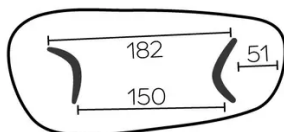

This version is always without extension

FEET

For each table size, it is possible to position the legs in two different directions.

This position of the legs must be defined at the time of assembly. However, this can be changed later on.

Each leg has 3 adjustable gliders.

Base made of veneered plywood, always in the same color as the table top

SPECIAL FEATURES

For technical reasons, the position of the top access is predefined according to the size of the table and cannot therefore be modified.

tables longer than 270cm are delivered with a returnable packaging system

SECURITY

Our tables are heavy and require two people to assemble or move them.

DIMENSIONS (CM)

120x230 - 120x270 - 120x300cm

DOLMEN T0210

WHICH SIZE?

120x230 cm

120x270 cm

120x300 cm

WEIGHT & PACKAGING

Carton#1 - Tabletop:

- 120x230 : 73 kg - 125x235x8 cm
- 120x270* : 105 kg - 130x280x12 cm
- 120x300* : 112 kg - 130x310x12 cm

Carton#2 - Feet: