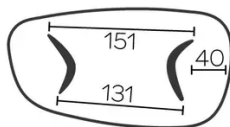

This version is always without extension

FEET

For each table size, it is possible to position the legs in two different directions.

This position of the legs must be defined at the time of assembly. However, this can be changed later on.

tables longer than 270cm are delivered with a returnable packaging system

SECURITY

Our tables are heavy and require two people to assemble or move them.

DIMENSIONS (CM)

120x230 - 120x270 - 120x300cm

DOLMEN T0210

WHICH SIZE?

120x230 cm

120x270 cm

120x300 cm

WEIGHT & PACKAGING

Carton#1 - Tabletop:

- 120x230 : 73 kg - 125x235x8 cm
- 120x270* : 105 kg - 130x280x12 cm
- 120x300* : 112 kg - 130x310x12 cm

Carton#2 - Feet: