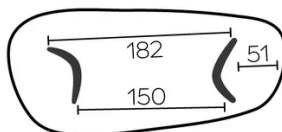

## FEET

For each table size, it is possible to position the legs in two different directions.

This position of the legs must be defined at the time of assembly. However, this can be changed later on.

Each leg has 3 adjustable gliders.

## DIMENSIONS (CM)

120x230 - 120x270 - 120x300cm

# DOLMEN T0300

WHICH SIZE?

120x230 cm

120x270 cm

120x300 cm