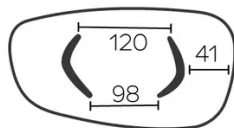

DOLMEN T0300

WHICH SIZE?

120x230 cm