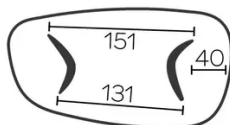

FEET

For each table size, it is possible to position the legs in two different directions.

This position of the legs must be defined at the time of assembly. However, this can be changed later on.

Each leg has 3 adjustable gliders.

Base in veneered plywood, always in the same colour as the tabletop.

SPECIAL FEATURES

tables longer than 270cm are delivered with a returnable packaging system

SECURITY

Our tables are heavy and require two people to assemble or move them.

DIMENSIONS (CM)

120x230 - 120x270 - 120x300cm

DOLMEN T0300

WHICH SIZE?

120x230 cm

120x270 cm

120x300 cm

WEIGHT & PACKAGING