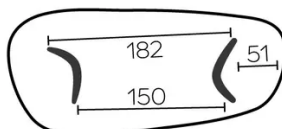

FEET

For each table size, it is possible to position the legs in two different directions.

This position of the legs must be defined at the time of assembly. However, this can be changed later on.

Each leg has 3 adjustable gliders.

DIMENSIONS (CM)

120x230 - 120x270 - 120x300cm

DOLMEN T0300

WHICH SIZE?

120x230 cm

120x270 cm

120x300 cm

WEIGHT & PACKAGING