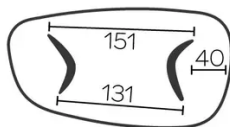

DOLMEN T0300

WHICH SIZE?

120x230 cm