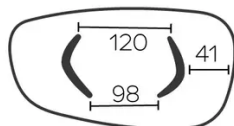

FEET

For each table size, it is possible to position the legs in two different directions.

This position of the legs must be defined at the time of assembly. However, this can be changed later on.

Each leg has 3 adjustable gliders.

Base in veneered plywood, always in the same colour as the tabletop.

SPECIAL FEATURES

tables longer than 270cm are delivered with a returnable packaging system

SECURITY

Our tables are heavy and require two people to assemble or move them.

DIMENSIONS (CM)

120x230 - 120x270 - 120x300cm

DOLMEN T0300

WHICH SIZE?

120x230 cm

120x270 cm

120x300 cm

WEIGHT & PACKAGING