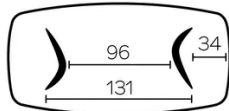

FEET

For each table size, it is possible to position the legs in two different directions.

This position of the legs must be defined at the time of assembly. However, this can be changed later on.

Each leg has 3 adjustable gliders.

Base in veneered plywood, always in the same color as the tabletop.

SPECIAL FEATURES

tables longer than 270cm are delivered with a returnable packaging system

DIMENSIONS (CM)

100x200 - 100x220 - 100x240 - 120x260 - 120x280 - 120x300

DOLMEN T0400

WHICH SIZE?

100x200 cm

100x220 cm

100x240 cm

120x260 cm

120x280 cm

120x300 cm