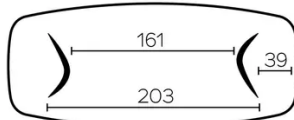

FEET

For each table size, it is possible to position the legs in two different directions.

This position of the legs must be defined at the time of assembly. However, this can be changed later on.

Each leg has 3 adjustable gliders.

Base in veneered plywood, always in the same color as the tabletop.

SPECIAL FEATURES

tables longer than 270cm are delivered with a returnable packaging system

DIMENSIONS (CM)

100x200 - 100x220 - 100x240 - 120x260 - 120x280 - 120x300

DOLMEN T0400

WHICH SIZE?

100x200 cm

100x220 cm

100x240 cm

120x260 cm

120x280 cm

120x300 cm