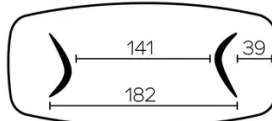

Base in veneered plywood, always in the same color as the tabletop.

SPECIAL FEATURES

tables longer than 270cm are delivered with a returnable packaging system

DIMENSIONS (CM)

100x200 - 100x220 - 100x240 - 120x260 - 120x280 - 120x300

DOLMEN T0400

WHICH SIZE?

100x200 cm

100x220 cm

100x240 cm

120x260 cm

120x280 cm

120x300 cm