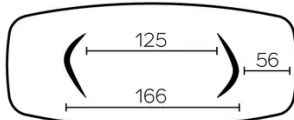

FEET

For each table size, it is possible to position the legs in two different directions.

This position of the legs must be defined at the time of assembly. However, this can be changed later on.

Each leg has 3 adjustable gliders.

Base in veneered plywood, always in the same color as the tabletop.

SPECIAL FEATURES

tables longer than 270cm are delivered with a returnable packaging system

DIMENSIONS (CM)

100x200 - 100x220 - 100x240 - 120x260 - 120x280 - 120x300

DOLMEN T0400

WHICH SIZE?

100x200 cm

100x220 cm

100x240 cm

120x260 cm

120x280 cm

120x300 cm