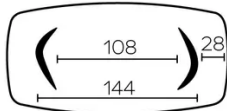

FEET

For each table size, it is possible to position the legs in two different directions.

This position of the legs must be defined at the time of assembly. However, this can be changed later on.

Each leg has 3 adjustable gliders.

Base in veneered plywood, always in the same color as the tabletop.

SPECIAL FEATURES

tables longer than 270cm are delivered with a returnable packaging system

DIMENSIONS (CM)

100x200 - 100x220 - 100x240 - 120x260 - 120x280 - 120x300

DOLMEN T0400

WHICH SIZE?

100x200 cm

100x220 cm

100x240 cm

120x260 cm

120x280 cm

120x300 cm