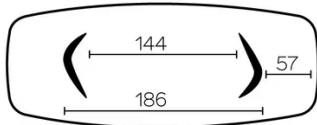

FEET

For each table size, it is possible to position the legs in two different directions.

This position of the legs must be defined at the time of assembly. However, this can be changed later on.

Each leg has 3 adjustable gliders.

Base in veneered plywood, always in the same color as the tabletop.

SPECIAL FEATURES

tables longer than 270cm are delivered with a returnable packaging system

DIMENSIONS (CM)

100x200 - 100x220 - 100x240 - 120x260 - 120x280 - 120x300

DOLMEN T0400

WHICH SIZE?

100x200 cm

100x220 cm

100x240 cm

120x260 cm

120x280 cm

120x300 cm