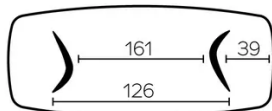

Base in veneered plywood, always in the same color as the tabletop.

SPECIAL FEATURES

tables longer than 270cm are delivered with a returnable packaging system

DIMENSIONS (CM)

100x200 - 100x220 - 100x240 - 120x260 - 120x280 - 120x300

DOLMEN T0400

WHICH SIZE?

100x200 cm

100x220 cm

100x240 cm

120x260 cm

120x280 cm

120x300 cm