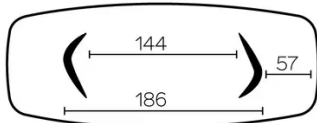

This version is always without extension

FEET

For each table size, it is possible to position the legs in two different directions.

This position of the legs must be defined at the time of assembly. However, this can be changed later on.

Each leg has 3 adjustable gliders.

Legs in veneered plywood, always in the same color as the tabletop.

SPECIAL FEATURES

tables longer than 270cm are delivered with a returnable packaging system

DIMENSIONS (CM)

100x200 - 100x220 - 100x240 - 120x260 - 120x280 - 120x300

DOLMEN T0510

WHICH SIZE?

100x200 cm

100x220 cm

100x240 cm

120x260 cm

120x280 cm

120x300 cm

WEIGHT & PACKAGING

Carton#1 - Tabletop:

- 100x200 : 56 kg - 105x205x8 cm
- 100x220 : 63 kg - 105x225x8 cm
- 100x240 : 70 kg - 105x245x8 cm
- 120x260 : 80 kg - 105x265x8 cm
- 120x280* : 110 kg - 130x290x12 cm
- 120x300* : 117 kg - 130x310x12 cm