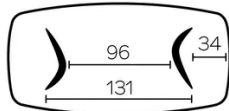

This version is always without extension

FEET

For each table size, it is possible to position the legs in two different directions.

This position of the legs must be defined at the time of assembly. However, this can be changed later on.

Each leg has 3 adjustable gliders.

Legs in veneered plywood, always in the same color as the tabletop.

SPECIAL FEATURES

tables longer than 270cm are delivered with a returnable packaging system

SECURITY

Our tables are heavy and require two people to assemble or move them.

DIMENSIONS (CM)

100x200 - 100x220 - 100x240 - 120x260 - 120x280 - 120x300

DOLMEN T0510

WHICH SIZE?

100x200 cm

100x220 cm

100x240 cm

120x260 cm