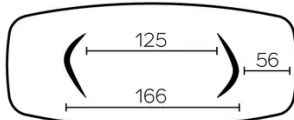

Each leg has 3 adjustable gliders.

Legs in veneered plywood, always in the same color as the tabletop.

SPECIAL FEATURES

tables longer than 270cm are delivered with a returnable packaging system

DIMENSIONS (CM)

100x200 - 100x220 - 100x240 - 120x260 - 120x280 - 120x300

DOLMEN T0510

WHICH SIZE?

100x200 cm

100x220 cm

100x240 cm

120x260 cm

120x280 cm

120x300 cm

WEIGHT & PACKAGING

Carton#1 - Tabletop:

- 100x200 : 56 kg - 105x205x8 cm
- 100x220 : 63 kg - 105x225x8 cm
- 100x240 : 70 kg - 105x245x8 cm
- 120x260 : 80 kg - 105x265x8 cm
- 120x280* : 110 kg - 130x290x12 cm
- 120x300* : 117 kg - 130x310x12 cm