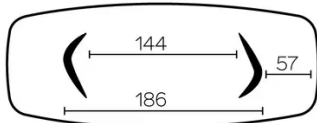

This version is always without extension

FEET

For each table size, it is possible to position the legs in two different directions.

This position of the legs must be defined at the time of assembly. However, this can be changed later on.

DIMENSIONS (CM)

100x200 - 100x220 - 100x240 - 120x260 - 120x280 - 120x300

DOLMEN T0510

WHICH SIZE?

100x200 cm

100x220 cm

100x240 cm

120x260 cm

120x280 cm

120x300 cm

WEIGHT & PACKAGING

Carton#1 - Tabletop:

- 100x200 : 56 kg - 105x205x8 cm
- 100x220 : 63 kg - 105x225x8 cm
- 100x240 : 70 kg - 105x245x8 cm
- 120x260 : 80 kg - 105x265x8 cm
- 120x280* : 110 kg - 130x290x12 cm
- 120x300* : 117 kg - 130x310x12 cm