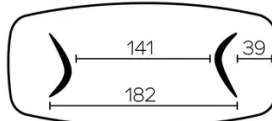

Each leg has 3 adjustable gliders.

Legs in veneered plywood, always in the same color as the tabletop.

SPECIAL FEATURES

tables longer than 270cm are delivered with a returnable packaging system

DIMENSIONS (CM)

100x200 - 100x220 - 100x240 - 120x260 - 120x280 - 120x300

DOLMEN T0510

WHICH SIZE?

100x200 cm

100x220 cm

100x240 cm

120x260 cm

120x280 cm