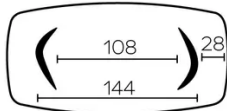

This version is always without extension

FEET

For each table size, it is possible to position the legs in two different directions.

This position of the legs must be defined at the time of assembly. However, this can be changed later on.

Each leg has 3 adjustable gliders.

Legs in veneered plywood, always in the same color as the tabletop.

SPECIAL FEATURES

tables longer than 270cm are delivered with a returnable packaging system

SECURITY

Our tables are heavy and require two people to assemble or move them.

DIMENSIONS (CM)

100x200 - 100x220 - 100x240 - 120x260 - 120x280 - 120x300

DOLMEN T0510

WHICH SIZE?

100x200 cm

100x220 cm

100x240 cm

120x260 cm