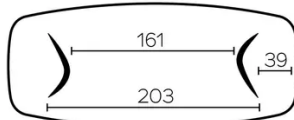

This version is always without extension

FEET

For each table size, it is possible to position the legs in two different directions.

This position of the legs must be defined at the time of assembly. However, this can be changed later on.

Each leg has 3 adjustable gliders.

Legs in veneered plywood, always in the same color as the tabletop.

SPECIAL FEATURES

tables longer than 270cm are delivered with a returnable packaging system

DIMENSIONS (CM)

100x200 - 100x220 - 100x240 - 120x260 - 120x280 - 120x300

DOLMEN T0510

WHICH SIZE?

100x200 cm

100x220 cm

100x240 cm

120x260 cm

120x280 cm

120x300 cm

WEIGHT & PACKAGING

Carton#1 - Tabletop:

- 100x200 : 56 kg - 105x205x8 cm
- 100x220 : 63 kg - 105x225x8 cm
- 100x240 : 70 kg - 105x245x8 cm
- 120x260 : 80 kg - 105x265x8 cm
- 120x280* : 110 kg - 130x290x12 cm
- 120x300* : 117 kg - 130x310x12 cm