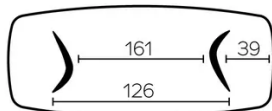

Each leg has 3 adjustable gliders.

Legs in veneered plywood, always in the same color as the tabletop.

SPECIAL FEATURES

tables longer than 270cm are delivered with a returnable packaging system

DIMENSIONS (CM)

100x200 - 100x220 - 100x240 - 120x260 - 120x280 - 120x300

DOLMEN T0510

WHICH SIZE?

100x200 cm

100x220 cm

100x240 cm

120x260 cm

120x280 cm