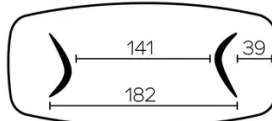

DIMENSIONS (CM)

100x200 - 100x220 - 100x240 - 120x260 - 120x280 - 120x300

DOLMEN T0510

WHICH SIZE?

100x200 cm

100x220 cm

100x240 cm

120x260 cm

120x280 cm

120x300 cm

WEIGHT & PACKAGING

Carton#1 - Tabletop:

- 100x200 : 56 kg - 105x205x8 cm
- 100x220 : 63 kg - 105x225x8 cm
- 100x240 : 70 kg - 105x245x8 cm
- 120x260 : 80 kg - 105x265x8 cm
- 120x280* : 110 kg - 130x290x12 cm
- 120x300* : 117 kg - 130x310x12 cm