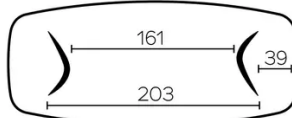

This version is always without extension

FEET

For each table size, it is possible to position the legs in two different directions.

This position of the legs must be defined at the time of assembly. However, this can be changed later on.

DIMENSIONS (CM)

100x200 - 100x220 - 100x240 - 120x260 - 120x280 - 120x300

DOLMEN T0510

WHICH SIZE?

100x200 cm

100x220 cm

100x240 cm

120x260 cm

120x280 cm

120x300 cm

WEIGHT & PACKAGING

Carton#1 - Tabletop:

- 100x200 : 56 kg - 105x205x8 cm
- 100x220 : 63 kg - 105x225x8 cm
- 100x240 : 70 kg - 105x245x8 cm
- 120x260 : 80 kg - 105x265x8 cm
- 120x280* : 110 kg - 130x290x12 cm
- 120x300* : 117 kg - 130x310x12 cm