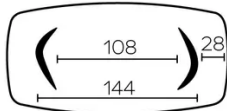

This version is always without extension

FEET

For each table size, it is possible to position the legs in two different directions.

This position of the legs must be defined at the time of assembly. However, this can be changed later on.

Each leg has 3 adjustable gliders.

Legs in veneered plywood, always in the same color as the tabletop.

SPECIAL FEATURES

tables longer than 270cm are delivered with a returnable packaging system

DIMENSIONS (CM)

100x200 - 100x220 - 100x240 - 120x260 - 120x280 - 120x300

DOLMEN T0510

WHICH SIZE?

100x200 cm

100x220 cm

100x240 cm

120x260 cm

120x280 cm