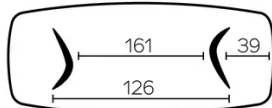

DIMENSIONS (CM)

100x200 - 100x220 - 100x240 - 120x260 - 120x280 - 120x300

DOLMEN T0510

WHICH SIZE?

100x200 cm

100x220 cm

100x240 cm

120x260 cm

120x280 cm

120x300 cm

WEIGHT & PACKAGING

Carton#1 - Tabletop:

- 100x200 : 56 kg - 105x205x8 cm
- 100x220 : 63 kg - 105x225x8 cm
- 100x240 : 70 kg - 105x245x8 cm
- 120x260 : 80 kg - 105x265x8 cm
- 120x280* : 110 kg - 130x290x12 cm
- 120x300* : 117 kg - 130x310x12 cm