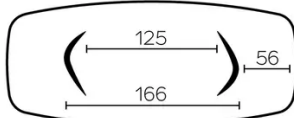

This version is always without extension

FEET

For each table size, it is possible to position the legs in two different directions.

This position of the legs must be defined at the time of assembly. However, this can be changed later on.

DIMENSIONS (CM)

100x200 - 100x220 - 100x240 - 120x260 - 120x280 - 120x300

DOLMEN T0510

WHICH SIZE?

100x200 cm

100x220 cm

100x240 cm

120x260 cm

120x280 cm

120x300 cm

WEIGHT & PACKAGING

Carton#1 - Tabletop:

- 100x200 : 56 kg - 105x205x8 cm
- 100x220 : 63 kg - 105x225x8 cm
- 100x240 : 70 kg - 105x245x8 cm
- 120x260 : 80 kg - 105x265x8 cm
- 120x280* : 110 kg - 130x290x12 cm
- 120x300* : 117 kg - 130x310x12 cm