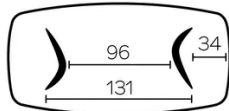

This version is always without extension

FEET

For each table size, it is possible to position the legs in two different directions.

This position of the legs must be defined at the time of assembly. However, this can be changed later on.

Each leg has 3 adjustable gliders.

Legs in veneered plywood, always in the same color as the tabletop.

SPECIAL FEATURES

tables longer than 270cm are delivered with a returnable packaging system

DIMENSIONS (CM)

100x200 - 100x220 - 100x240 - 120x260 - 120x280 - 120x300

DOLMEN T0510

WHICH SIZE?

100x200 cm

100x220 cm

100x240 cm

120x260 cm

120x280 cm