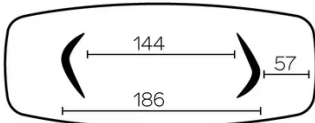

FEET

For each table size, it is possible to position the legs in two different directions.

This position of the legs must be defined at the time of assembly. However, this can be changed later on.

Each leg has 3 adjustable gliders.

Base in veneered plywood, always in the same color as the tabletop.

SPECIAL FEATURES

tables longer than 270cm are delivered with a returnable packaging system

DIMENSIONS (CM)

100x200 - 100x220 - 100x240 - 120x260 - 120x280 - 120x300

DOLMEN T0600

WHICH SIZE?

100x200 cm

100x220 cm

100x240 cm

120x260 cm

120x280 cm

120x300 cm