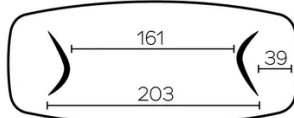

FEET

For each table size, it is possible to position the legs in two different directions.

This position of the legs must be defined at the time of assembly. However, this can be changed later on.

Each leg has 3 adjustable gliders.

DIMENSIONS (CM)

100x200 - 100x220 - 100x240 - 120x260 - 120x280 - 120x300

DOLMEN T0600

WHICH SIZE?

100x200 cm

100x220 cm

100x240 cm

120x260 cm

120x280 cm

120x300 cm

WEIGHT & PACKAGING

Carton#1 - Tabletop:

- 100x200 : 64 kg - 105x205x8 cm
- 100x220 : 71 kg - 105x225x8 cm
- 100x240 : 78 kg - 105x245x8 cm
- 120x260 : 86 kg - 125x265x8 cm
- 120x280* : 116 kg - 130x290x12 cm
- 120x300* : 123 kg - 130x310x12 cm