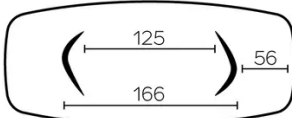

FEET

For each table size, it is possible to position the legs in two different directions.

This position of the legs must be defined at the time of assembly. However, this can be changed later on.

Each leg has 3 adjustable gliders.

Base in veneered plywood, always in the same color as the tabletop.

SPECIAL FEATURES

tables longer than 270cm are delivered with a returnable packaging system

DIMENSIONS (CM)

100x200 - 100x220 - 100x240 - 120x260 - 120x280 - 120x300

DOLMEN T0600

WHICH SIZE?

100x200 cm

100x220 cm

100x240 cm

120x260 cm

120x280 cm

120x300 cm