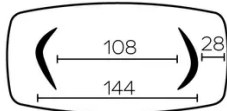

FEET

For each table size, it is possible to position the legs in two different directions.

This position of the legs must be defined at the time of assembly. However, this can be changed later on.

Each leg has 3 adjustable gliders.

Base in veneered plywood, always in the same color as the tabletop.

SPECIAL FEATURES

tables longer than 270cm are delivered with a returnable packaging system

SECURITY

Our tables are heavy and require two people to assemble or move them.

DIMENSIONS (CM)

100x200 - 100x220 - 100x240 - 120x260 - 120x280 - 120x300

DOLMEN T0600

WHICH SIZE?

100x200 cm

100x220 cm

100x240 cm

120x260 cm