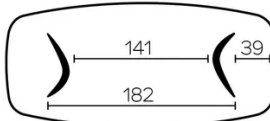

FEET

For each table size, it is possible to position the legs in two different directions.

This position of the legs must be defined at the time of assembly. However, this can be changed later on.

Each leg has 3 adjustable gliders.

Base in veneered plywood, always in the same color as the tabletop.

SPECIAL FEATURES

tables longer than 270cm are delivered with a returnable packaging system

DIMENSIONS (CM)

100x200 - 100x220 - 100x240 - 120x260 - 120x280 - 120x300

DOLMEN T0600

WHICH SIZE?

100x200 cm

100x220 cm

100x240 cm

120x260 cm

120x280 cm

120x300 cm