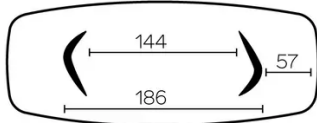

FEET

For each table size, it is possible to position the legs in two different directions.

This position of the legs must be defined at the time of assembly. However, this can be changed later on.

Each leg has 3 adjustable gliders.

DIMENSIONS (CM)

100x200 - 100x220 - 100x240 - 120x260 - 120x280 - 120x300

DOLMEN T0600

WHICH SIZE?

100x200 cm

100x220 cm

100x240 cm

120x260 cm

120x280 cm

120x300 cm

WEIGHT & PACKAGING

Carton#1 - Tabletop:

- 100x200 : 64 kg - 105x205x8 cm
- 100x220 : 71 kg - 105x225x8 cm
- 100x240 : 78 kg - 105x245x8 cm
- 120x260 : 86 kg - 125x265x8 cm
- 120x280* : 116 kg - 130x290x12 cm
- 120x300* : 123 kg - 130x310x12 cm