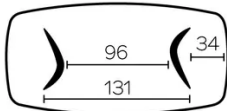

FEET

For each table size, it is possible to position the legs in two different directions.

This position of the legs must be defined at the time of assembly. However, this can be changed later on.

Each leg has 3 adjustable gliders.

Base in veneered plywood, always in the same color as the tabletop.

SPECIAL FEATURES

tables longer than 270cm are delivered with a returnable packaging system

DIMENSIONS (CM)

100x200 - 100x220 - 100x240 - 120x260 - 120x280 - 120x300

DOLMEN T0600

WHICH SIZE?

100x200 cm

100x220 cm

100x240 cm

120x260 cm

120x280 cm

120x300 cm