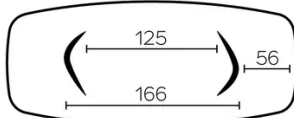

FEET

For each table size, it is possible to position the legs in two different directions.

This position of the legs must be defined at the time of assembly. However, this can be changed later on.

Each leg has 3 adjustable gliders.

DIMENSIONS (CM)

100x200 - 100x220 - 100x240 - 120x260 - 120x280 - 120x300

DOLMEN T0600

WHICH SIZE?

100x200 cm

100x220 cm

100x240 cm

120x260 cm

120x280 cm

120x300 cm

WEIGHT & PACKAGING

Carton#1 - Tabletop:

- 100x200 : 64 kg - 105x205x8 cm
- 100x220 : 71 kg - 105x225x8 cm
- 100x240 : 78 kg - 105x245x8 cm
- 120x260 : 86 kg - 125x265x8 cm
- 120x280* : 116 kg - 130x290x12 cm
- 120x300* : 123 kg - 130x310x12 cm