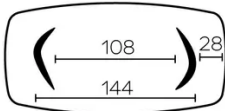

FEET

For each table size, it is possible to position the legs in two different directions.

This position of the legs must be defined at the time of assembly. However, this can be changed later on.

Each leg has 3 adjustable gliders.

Base in veneered plywood, always in the same color as the tabletop.

SPECIAL FEATURES

tables longer than 270cm are delivered with a returnable packaging system

DIMENSIONS (CM)

100x200 - 100x220 - 100x240 - 120x260 - 120x280 - 120x300

DOLMEN T0600

WHICH SIZE?

100x200 cm

100x220 cm

100x240 cm

120x260 cm

120x280 cm

120x300 cm