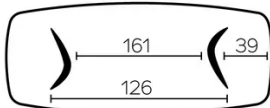

Base in veneered plywood, always in the same color as the tabletop.

SPECIAL FEATURES

tables longer than 270cm are delivered with a returnable packaging system

DIMENSIONS (CM)

100x200 - 100x220 - 100x240 - 120x260 - 120x280 - 120x300

DOLMEN T0600

WHICH SIZE?

100x200 cm

100x220 cm

100x240 cm

120x260 cm

120x280 cm

120x300 cm