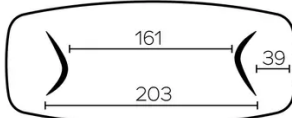

FEET

For each table size, it is possible to position the legs in two different directions.

This position of the legs must be defined at the time of assembly. However, this can be changed later on.

Each leg has 3 adjustable gliders.

Base in veneered plywood, always in the same color as the tabletop.

SPECIAL FEATURES

tables longer than 270cm are delivered with a returnable packaging system

DIMENSIONS (CM)

100x200 - 100x220 - 100x240 - 120x260 - 120x280 - 120x300

DOLMEN T0600

WHICH SIZE?

100x200 cm

100x220 cm

100x240 cm

120x260 cm

120x280 cm

120x300 cm