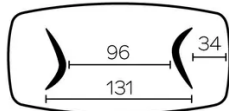

FEET

For each table size, it is possible to position the legs in two different directions.

This position of the legs must be defined at the time of assembly. However, this can be changed later on.

Each leg has 3 adjustable gliders.

Base in veneered plywood, always in the same color as the tabletop.

SPECIAL FEATURES

tables longer than 270cm are delivered with a returnable packaging system

SECURITY

Our tables are heavy and require two people to assemble or move them.

DIMENSIONS (CM)

100x200 - 100x220 - 100x240 - 120x260 - 120x280 - 120x300

DOLMEN T0600

WHICH SIZE?

100x200 cm

100x220 cm

100x240 cm

120x260 cm