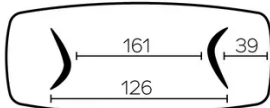

DIMENSIONS (CM)

100x200 - 100x220 - 100x240 - 100x260 - 100x280 - 100x300cm

DOLMEN T0700

WHICH SIZE?

100x200 cm

100x220 cm

100x240 cm

100x260 cm

100x280 cm

100x300 cm

WEIGHT & PACKAGING

Carton#1 - Tabletop:

- 100x200 : 58 kg - 110x210x12 cm
- 100x220 : 66 kg - 110x230x12 cm
- 100x240 : 74 kg - 110x250x12 cm
- 100x260 : 82 kg - 110x270x12 cm
- 100x280* : 112 kg - 110x290x12 cm
- 100x300* : 120 kg - 110x310x12 cm