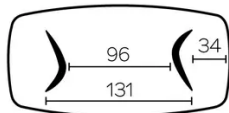

FEET

For each table size, it is possible to position the legs in two different directions.

This position of the legs must be defined at the time of assembly. However, this can be changed later on.

Each leg has 3 adjustable gliders.

Legs in veneered plywood, always in the same color as the tabletop.

SPECIAL FEATURES

tables longer than 270cm are delivered with a returnable packaging system

DIMENSIONS (CM)

100x200 - 100x220 - 100x240 - 100x260 - 100x280 - 100x300cm

DOLMEN T0700

WHICH SIZE?

100x200 cm

100x220 cm

100x240 cm

100x260 cm

100x280 cm

100x300 cm