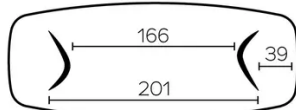

Legs in veneered plywood, always in the same color as the tabletop.

SPECIAL FEATURES

tables longer than 270cm are delivered with a returnable packaging system

DIMENSIONS (CM)

100x200 - 100x220 - 100x240 - 100x260 - 100x280 - 100x300cm

DOLMEN T0700

WHICH SIZE?

100x200 cm

100x220 cm

100x240 cm

100x260 cm

100x280 cm

100x300 cm