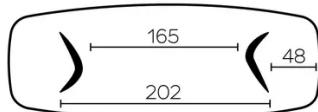

Legs in veneered plywood, always in the same color as the tabletop.

SPECIAL FEATURES

tables longer than 270cm are delivered with a returnable packaging system

DIMENSIONS (CM)

100x200 - 100x220 - 100x240 - 100x260 - 100x280 - 100x300cm

DOLMEN T0700

WHICH SIZE?

100x200 cm

100x220 cm

100x240 cm

100x260 cm

100x280 cm

100x300 cm