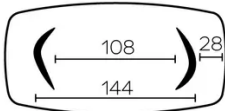

FEET

For each table size, it is possible to position the legs in two different directions.

This position of the legs must be defined at the time of assembly. However, this can be changed later on.

Each leg has 3 adjustable gliders.

Legs in veneered plywood, always in the same color as the tabletop.

SPECIAL FEATURES

tables longer than 270cm are delivered with a returnable packaging system

SECURITY

Our tables are heavy and require two people to assemble or move them.

DIMENSIONS (CM)

100x200 - 100x220 - 100x240 - 100x260 - 100x280 - 100x300cm

DOLMEN T0700

WHICH SIZE?

100x200 cm

100x220 cm

100x240 cm

100x260 cm