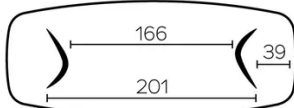

DIMENSIONS (CM)

100x200 - 100x220 - 100x240 - 100x260 - 100x280 - 100x300cm

DOLMEN T0700

WHICH SIZE?

100x200 cm

100x220 cm

100x240 cm

100x260 cm

100x280 cm

100x300 cm

WEIGHT & PACKAGING

Carton#1 - Tabletop:

- 100x200 : 58 kg - 110x210x12 cm
- 100x220 : 66 kg - 110x230x12 cm
- 100x240 : 74 kg - 110x250x12 cm
- 100x260 : 82 kg - 110x270x12 cm
- 100x280* : 112 kg - 110x290x12 cm
- 100x300* : 120 kg - 110x310x12 cm