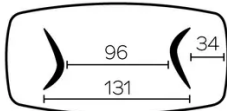

FEET

For each table size, it is possible to position the legs in two different directions.

This position of the legs must be defined at the time of assembly. However, this can be changed later on.

Each leg has 3 adjustable gliders.

Legs in veneered plywood, always in the same color as the tabletop.

SPECIAL FEATURES

tables longer than 270cm are delivered with a returnable packaging system

SECURITY

Our tables are heavy and require two people to assemble or move them.

DIMENSIONS (CM)

100x200 - 100x220 - 100x240 - 100x260 - 100x280 - 100x300cm

DOLMEN T0700

WHICH SIZE?

100x200 cm

100x220 cm

100x240 cm

100x260 cm