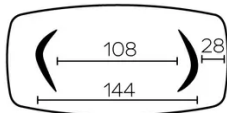

FEET

For each table size, it is possible to position the legs in two different directions.

This position of the legs must be defined at the time of assembly. However, this can be changed later on.

Each leg has 3 adjustable gliders.

Legs in veneered plywood, always in the same color as the tabletop.

SPECIAL FEATURES

tables longer than 270cm are delivered with a returnable packaging system

DIMENSIONS (CM)

100x200 - 100x220 - 100x240 - 100x260 - 100x280 - 100x300cm

DOLMEN T0700

WHICH SIZE?

100x200 cm

100x220 cm

100x240 cm

100x260 cm

100x280 cm

100x300 cm