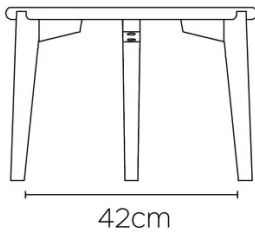

TYPE

Side table, living room table, total height 35cm

TABLETOP

Solid oak top, thickness 24mm.

Reinforced top to ensure stability and durability.

EXTENSION(S)

This version is always without extension

FEET

DIMENSIONS (CM)

ø40 - ø50 - ø60 - 84x36 - 100x35 - 120x45 - 140x55

DOT T0100

WHICH SIZE?

WEIGHT & PACKAGING

84x36

D40

D50