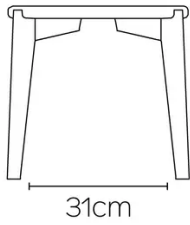

TYPE

Side table, living room table, total height 35cm

TABLETOP

Solid oak top, thickness 24mm.

Reinforced top to ensure stability and durability.

EXTENSION(S)

This version is always without extension

FEET

DIMENSIONS (CM)

ø40 - ø50 - ø60 - 84x36 - 100x35 - 120x45 - 140x55

DOT T0100

WHICH SIZE?

WEIGHT & PACKAGING

84x36

D40

D50