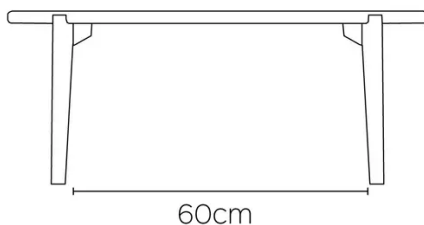

TYPE

Side table, living room table, total height 35cm

TABLETOP

Solid oak top, thickness 24mm.

Reinforced top to ensure stability and durability.

EXTENSION(S)

This version is always without extension

FEET

According to the model, 3 or 4 solid wooden legs.

Available in all oak colours.

SPECIAL FEATURES

-

DIMENSIONS (CM)

ø40 - ø50 - ø60 - 84x36 - 100x35 - 120x45 - 140x55

DOT T0100

WHICH SIZE?

WEIGHT & PACKAGING

84x36

D40

D50

D60