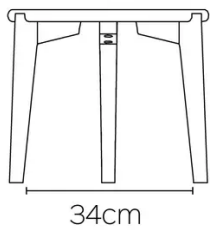

TYPE

Side table, living room table, total height 35cm

TABLETOP

Solid oak top, thickness 24mm.

Reinforced top to ensure stability and durability.

EXTENSION(S)

This version is always without extension

FEET

DIMENSIONS (CM)

ø40 - ø50 - ø60 - 84x36 - 100x35 - 120x45 - 140x55

DOT T0100

WHICH SIZE?

WEIGHT & PACKAGING

84x36

D40

D50