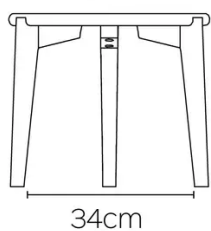

TYPE

Side table, living room table, total height 35cm

TABLETOP

Solid oak top, thickness 24mm.

Reinforced top to ensure stability and durability.

EXTENSION(S)

This version is always without extension

FEET

According to the model, 3 or 4 solid wooden legs.

Available in all oak colours.

SPECIAL FEATURES

-

DIMENSIONS (CM)

ø40 - ø50 - ø60 - 84x36 - 100x35 - 120x45 - 140x55

DOT T0100

WHICH SIZE?

WEIGHT & PACKAGING

84x36

D40

D50

D60