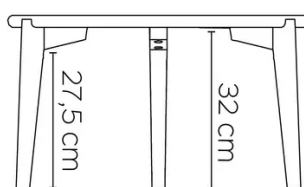

TYPE

Side table, living room table, total height 35cm

TABLETOP

Solid oak top, thickness 24mm.

Reinforced top to ensure stability and durability.

EXTENSION(S)

This version is always without extension

FEET

According to the model, 3 or 4 solid wooden legs.

Available in all oak colours.

SPECIAL FEATURES

-

DIMENSIONS (CM)

ø40 - ø50 - ø60 - 84x36 - 100x35 - 120x45 - 140x55

DOT T0100

WHICH SIZE?

WEIGHT & PACKAGING

84x36

D40

D50

D60