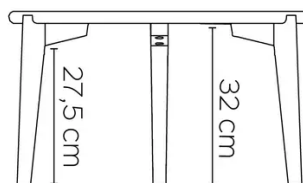

TYPE

Side table, living room table, total height 35cm

TABLETOP

Solid oak top, thickness 24mm.

Reinforced top to ensure stability and durability.

EXTENSION(S)

This version is always without extension

FEET

DIMENSIONS (CM)

ø40 - ø50 - ø60 - 84x36 - 100x35 - 120x45 - 140x55

DOT T0100

WHICH SIZE?

WEIGHT & PACKAGING

84x36

D40

D50