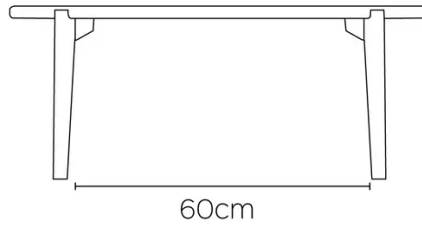

TYPE

Side table, living room table, total height 35cm

TABLETOP

Solid oak top, thickness 24mm.

Reinforced top to ensure stability and durability.

EXTENSION(S)

This version is always without extension

FEET

DIMENSIONS (CM)

ø40 - ø50 - ø60 - 84x36 - 100x35 - 120x45 - 140x55

DOT T0100

WHICH SIZE?

WEIGHT & PACKAGING

84x36

D40

D50