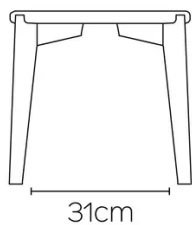

TYPE

Side table, living room table, total height 35cm

TABLETOP

Solid oak top, thickness 24mm.

Reinforced top to ensure stability and durability.

EXTENSION(S)

This version is always without extension

FEET

According to the model, 3 or 4 solid wooden legs.

Available in all oak colours.

SPECIAL FEATURES

-

DIMENSIONS (CM)

ø40 - ø50 - ø60 - 84x36 - 100x35 - 120x45 - 140x55

DOT T0100

WHICH SIZE?

WEIGHT & PACKAGING

84x36

D40

D50

D60