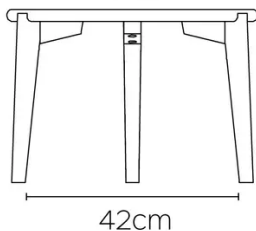

TYPE

Side table, living room table, total height 35cm

TABLETOP

Solid oak top, thickness 24mm.

Reinforced top to ensure stability and durability.

EXTENSION(S)

This version is always without extension

FEET

According to the model, 3 or 4 solid wooden legs.

Available in all oak colours.

SPECIAL FEATURES

-

DIMENSIONS (CM)

ø40 - ø50 - ø60 - 84x36 - 100x35 - 120x45 - 140x55

DOT T0100

WHICH SIZE?

WEIGHT & PACKAGING

84x36

D40

D50

D60