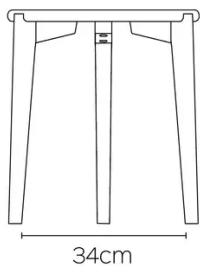

EXTENSION(S)

FEET

SPECIAL FEATURES

SECURITY

This table does not require any specific safety warnings, as it is safe to use under normal conditions.

DIMENSIONS (CM)

ø40 - ø50 - ø60 - 84x36- 100x35 - 120x45 - 140x55

DOT T0200

WHICH SIZE?

84x36

WEIGHT & PACKAGING

D40

D50

D60