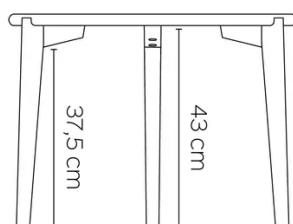

EXTENSION(S)

FEET

SPECIAL FEATURES

DIMENSIONS (CM)

ø40 - ø50 - ø60 - 84x36- 100x35 - 120x45 - 140x55

DOT T0200

WHICH SIZE?

84x36

WEIGHT & PACKAGING

D40

D50

D60