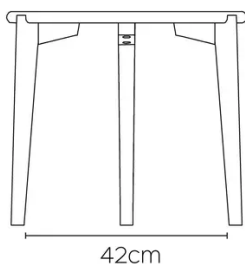

DOT T0200

WHICH SIZE?

WEIGHT & PACKAGING

D50