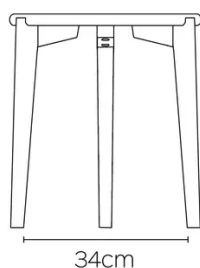

WEIGHT & PACKAGING

D40