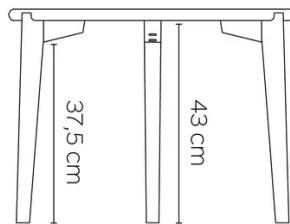

EXTENSION(S)

FEET

SPECIAL FEATURES

SECURITY

This table does not require any specific safety warnings, as it is safe to use under normal conditions.

DIMENSIONS (CM)

ø40 - ø50 - ø60 - 84x36- 100x35 - 120x45 - 140x55

DOT T0200

WHICH SIZE?

84x36

WEIGHT & PACKAGING

D40

D50

D60