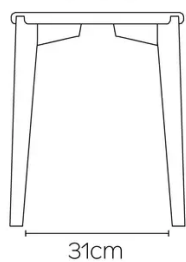

EXTENSION(S)

FEET

SPECIAL FEATURES

DIMENSIONS (CM)

ø40 - ø50 - ø60 - 84x36- 100x35 - 120x45 - 140x55

DOT T0200

WHICH SIZE?

84x36