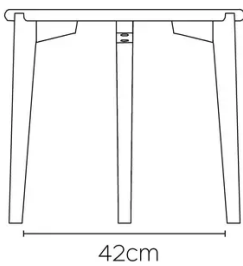

EXTENSION(S)

FEET

SPECIAL FEATURES

SECURITY

This table does not require any specific safety warnings, as it is safe to use under normal conditions.

DIMENSIONS (CM)

ø40 - ø50 - ø60 - 84x36- 100x35 - 120x45 - 140x55

DOT T0200

WHICH SIZE?

84x36

WEIGHT & PACKAGING

D40

D50

D60