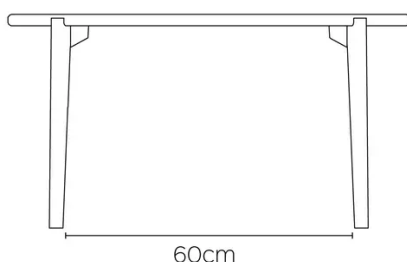

EXTENSION(S)

FEET

SPECIAL FEATURES

DIMENSIONS (CM)

ø40 - ø50 - ø60 - 84x36- 100x35 - 120x45 - 140x55

DOT T0200

WHICH SIZE?

84x36