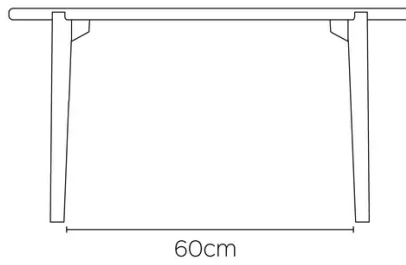

EXTENSION(S)

FEET

SPECIAL FEATURES

SECURITY

This table does not require any specific safety warnings, as it is safe to use under normal conditions.

DIMENSIONS (CM)

ø40 - ø50 - ø60 - 84x36- 100x35 - 120x45 - 140x55

DOT T0200

WHICH SIZE?

84x36

WEIGHT & PACKAGING

D40

D50

D60