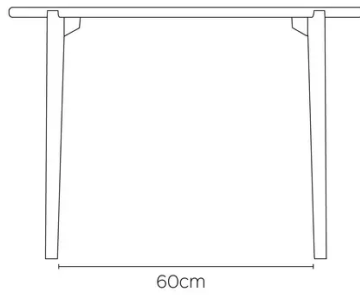

TYPE

Side table, living room table, total height 60cm

TABLETOP

Solid oak top, thickness 24mm.

Reinforced top to ensure stability and durability.

EXTENSION(S)

This version is always without extension

FEET

DIMENSIONS (CM)

ø40 - ø50 - ø60 - 84x36- 100x35 - 120x45 - 140x55

DOT T0300

WHICH SIZE?

WEIGHT & PACKAGING

84x36

D40

D50