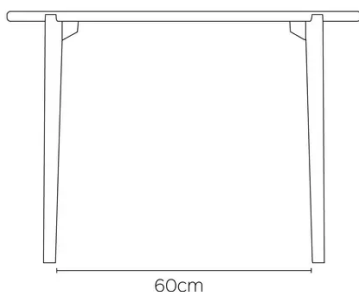

TYPE

Side table, living room table, total height 60cm

TABLETOP

Solid oak top, thickness 24mm.

Reinforced top to ensure stability and durability.

EXTENSION(S)

This version is always without extension

FEET

According to the model, 3 or 4 solid wooden legs.

Available in all oak colours.

SPECIAL FEATURES

-

DIMENSIONS (CM)

ø40 - ø50 - ø60 - 84x36- 100x35 - 120x45 - 140x55

DOT T0300

WHICH SIZE?

WEIGHT & PACKAGING

84x36

31cm

60cm

D40

34cm

52.4 cm

57 cm

D50

42cm

D60

51cm