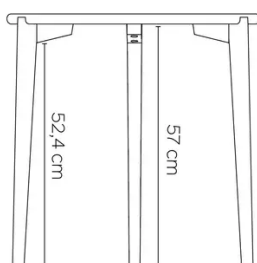

TYPE

Side table, living room table, total height 60cm

TABLETOP

Solid oak top, thickness 24mm.

Reinforced top to ensure stability and durability.

EXTENSION(S)

This version is always without extension

FEET

According to the model, 3 or 4 solid wooden legs.

Available in all oak colours.

SPECIAL FEATURES

-

DIMENSIONS (CM)

ø40 - ø50 - ø60 - 84x36- 100x35 - 120x45 - 140x55

DOT T0300

WHICH SIZE?

WEIGHT & PACKAGING

84x36

31cm

60cm

D40

34cm

52.4 cm

57 cm

D50

42cm

D60

51cm