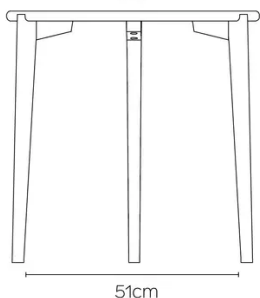

TYPE

Side table, living room table, total height 60cm

TABLETOP

Solid oak top, thickness 24mm.

Reinforced top to ensure stability and durability.

EXTENSION(S)

This version is always without extension

FEET

According to the model, 3 or 4 solid wooden legs.

Available in all oak colours.

SPECIAL FEATURES

-

DIMENSIONS (CM)

ø40 - ø50 - ø60 - 84x36- 100x35 - 120x45 - 140x55

DOT T0300

WHICH SIZE?

WEIGHT & PACKAGING

84x36

31cm

60cm

D40

34cm

52.4 cm

57 cm

D50

42cm

D60

51cm