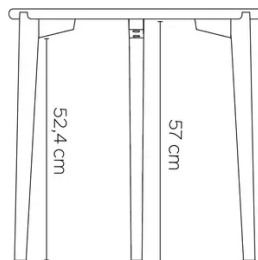

TYPE

Side table, living room table, total height 60cm

TABLETOP

Solid oak top, thickness 24mm.

Reinforced top to ensure stability and durability.

EXTENSION(S)

This version is always without extension

FEET

DIMENSIONS (CM)

ø40 - ø50 - ø60 - 84x36- 100x35 - 120x45 - 140x55

DOT T0300

WHICH SIZE?

WEIGHT & PACKAGING

84x36

D40

D50