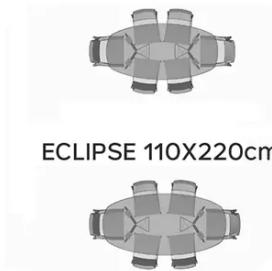

TYPE

dining room table, total height 76cm

TABLETOP

24mm solid wood, with beveled edge.

Available in our standard woods and stains: beech (P/M), oak (E), rustical oak (W) and walnut (N).

EXTENSION(S)

This version is always without extension

FEET

Solid wood feet, you need to choose the colour of the metal part of the foot

SPECIAL FEATURES

For technical reasons, the tabletop Ø160cm consists of 3 pieces and is only available in solid wood

SECURITY

Our tables are heavy and require two people to assemble or move them.

DIMENSIONS (CM)

Ø110cm - Ø135cm - Ø160cm

100x180cm - 100x200cm - 110x220cm - 110x240cm - 120x260cm

ECLIPSE T0100

WHICH SIZE?

WEIGHT & PACKAGING

ECLIPSE Ø110cm ECLIPSE Ø135cm ECLIPSE Ø160cm

ECLIPSE 100X180cm

ECLIPSE 100X200cm

ECLIPSE 110X220cm

ECLIPSE 110X240cm

ECLIPSE 120X260cm