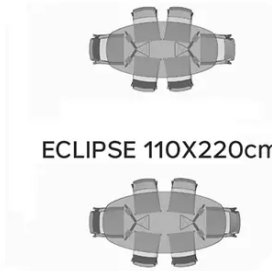

TYPE

dining room table, total height 76cm

TABLETOP

24mm solid wood, with beveled edge.

Available in our standard woods and stains: beech (P/M), oak (E), rustical oak (W) and walnut (N).

EXTENSION(S)

This version is always without extension

FEET

Solid wood feet, you need to choose the colour of the metal part of the foot

SPECIAL FEATURES

For technical reasons, the tabletop Ø160cm consists of 3 pieces and is only available in solid wood

DIMENSIONS (CM)

Ø110cm - Ø135cm - Ø160cm

100x180cm - 100x200cm - 110x220cm - 110x240cm - 120x260cm

ECLIPSE T0100

WHICH SIZE?

WEIGHT & PACKAGING

ECLIPSE Ø110cm ECLIPSE Ø135cm ECLIPSE Ø160cm

ECLIPSE 100X180cm

ECLIPSE 100X200cm

ECLIPSE 110X220cm

ECLIPSE 110X240cm

ECLIPSE 120X260cm