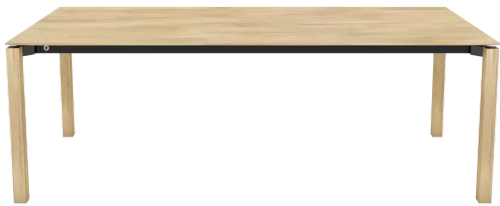

## TYPE

dining room table, total height 76cm

## TABLETOP

24mm solid wood, with beveled edge.

Available in our standard woods and stains: beech (P/M), oak (E), rustical oak (W) and walnut (N).