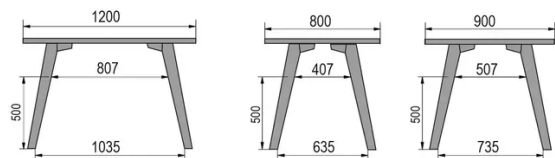

TYPE

dining room table, total height 76cm

TABLETOP

30mm solid wood, bevelled edge

available in beech, oak, rustic oak or walnut

EXTENSION(S)

This version is always without extension

FEET

Solid wood

SPECIAL FEATURES

-

SECURITY

Our tables are heavy and require two people to assemble or move them.

DIMENSIONS (CM)

80x80cm - 80x120cm - 80x140cm - 80x160cm

90x90cm - 90x120cm - 90x140cm - 90x160cm - 90x180 cm - 90x200cm

100x100cm - 100x160cm - 100x180cm - 100x200cm - 100x220cm - 100x240cm

MOOD T1 T0100

WHICH SIZE?

WEIGHT & PACKAGING

80 x 120cm / 90 x 120cm

80 x 140cm / 90 x 140cm

80 x 160cm / 90 x 160cm / 100 x 160cm

90 x 180cm / 100 x 180cm

90 x 200cm / 100 x 200cm

100 x 220cm

100 x 240cm