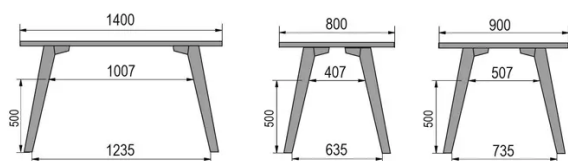

TYPE

dining room table, total height 76cm

TABLETOP

30mm solid wood, bevelled edge

available in beech, oak, rustic oak or walnut

EXTENSION(S)

This version is always without extension

FEET

Solid wood

SPECIAL FEATURES

-

SECURITY

Our tables are heavy and require two people to assemble or move them.

DIMENSIONS (CM)

80x80cm - 80x120cm - 80x140cm - 80x160cm

90x90cm - 90x120cm - 90x140cm - 90x160cm - 90x180 cm - 90x200cm

100x100cm - 100x160cm - 100x180cm - 100x200cm - 100x220cm - 100x240cm

MOOD T1 T0100

WHICH SIZE?

WEIGHT & PACKAGING

80 x 120cm / 90 x 120cm

80 x 140cm / 90 x 140cm

80 x 160cm / 90 x 160cm / 100 x 160cm

90 x 180cm / 100 x 180cm

90 x 200cm / 100 x 200cm

100 x 220cm

100 x 240cm