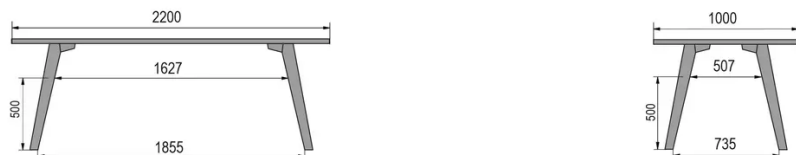

TYPE

dining room table, total height 76cm

TABLETOP

30mm solid wood, bevelled edge

available in beech, oak, rustic oak or walnut

EXTENSION(S)

This version is always without extension

FEET

Solid wood

SPECIAL FEATURES

-

SECURITY

Our tables are heavy and require two people to assemble or move them.

DIMENSIONS (CM)

80x80cm - 80x120cm - 80x140cm - 80x160cm

90x90cm - 90x120cm - 90x140cm - 90x160cm - 90x180 cm - 90x200cm

100x100cm - 100x160cm - 100x180cm - 100x200cm - 100x220cm - 100x240cm

MOOD T1 T0100

WHICH SIZE?

WEIGHT & PACKAGING

80 x 120cm / 90 x 120cm

80 x 140cm / 90 x 140cm

80 x 160cm / 90 x 160cm / 100 x 160cm

90 x 180cm / 100 x 180cm

90 x 200cm / 100 x 200cm

100 x 220cm

100 x 240cm