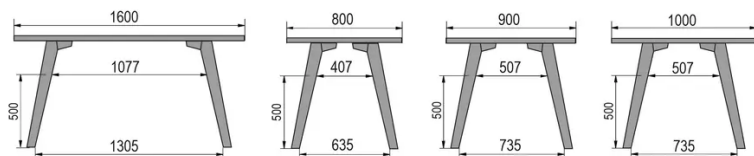

TYPE

dining room table, total height 76cm

TABLETOP

30mm solid wood, bevelled edge

available in beech, oak, rustic oak or walnut

EXTENSION(S)

This version is always without extension

FEET

Solid wood

SPECIAL FEATURES

-

SECURITY

Our tables are heavy and require two people to assemble or move them.

DIMENSIONS (CM)

80x80cm - 80x120cm - 80x140cm - 80x160cm

90x90cm - 90x120cm - 90x140cm - 90x160cm - 90x180 cm - 90x200cm

100x100cm - 100x160cm - 100x180cm - 100x200cm - 100x220cm - 100x240cm

MOOD T1 T0100

WHICH SIZE?

WEIGHT & PACKAGING

80 x 120cm / 90 x 120cm

80 x 140cm / 90 x 140cm

80 x 160cm / 90 x 160cm / 100 x 160cm

90 x 180cm / 100 x 180cm

90 x 200cm / 100 x 200cm

100 x 220cm

100 x 240cm