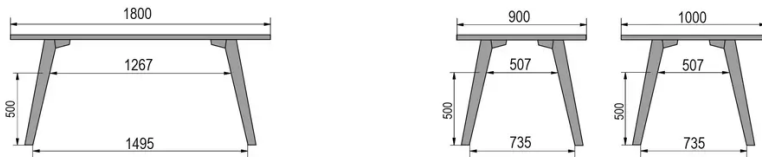

TYPE

dining room table, total height 76cm

TABLETOP

30mm multiplex tabletop with a 0.8mm white melamine surface, natural coloured bevelled edge.

EXTENSION(S)

This version is always without extension

FEET

Solid wood

SPECIAL FEATURES

-

SECURITY

Our tables are heavy and require two people to assemble or move them.

DIMENSIONS (CM)

80x80cm - 80x120cm - 80x140cm - 80x160cm

90x90cm - 90x120cm - 90x140cm - 90x160cm - 90x180 cm - 90x200cm

100x100cm - 100x160cm - 100x180cm - 100x200cm - 100x220cm - 100x240cm

MOOD T1 T0200

WHICH SIZE?

WEIGHT & PACKAGING

80 x 120cm / 90 x 120cm

80 x 140cm / 90 x 140cm

80 x 160cm / 90 x 160cm / 100 x 160cm

90 x 180cm / 100 x 180cm

90 x 200cm / 100 x 200cm

100 x 220cm

100 x 240cm