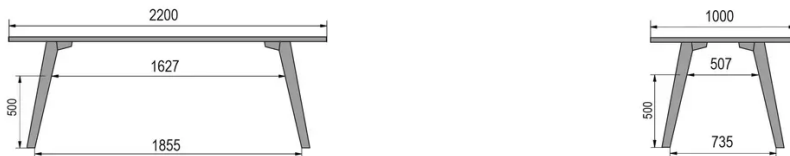

TYPE

dining room table, total height 76cm

TABLETOP

30mm multiplex tabletop with a 0.8mm white melamine surface, natural coloured bevelled edge.

EXTENSION(S)

This version is always without extension

FEET

Solid wood

SPECIAL FEATURES

-

SECURITY

Our tables are heavy and require two people to assemble or move them.

DIMENSIONS (CM)

80x80cm - 80x120cm - 80x140cm - 80x160cm

90x90cm - 90x120cm - 90x140cm - 90x160cm - 90x180 cm - 90x200cm

100x100cm - 100x160cm - 100x180cm - 100x200cm - 100x220cm - 100x240cm

MOOD T1 T0200

WHICH SIZE?

WEIGHT & PACKAGING

80 x 120cm / 90 x 120cm

80 x 140cm / 90 x 140cm

80 x 160cm / 90 x 160cm / 100 x 160cm

90 x 180cm / 100 x 180cm

90 x 200cm / 100 x 200cm

100 x 220cm

100 x 240cm