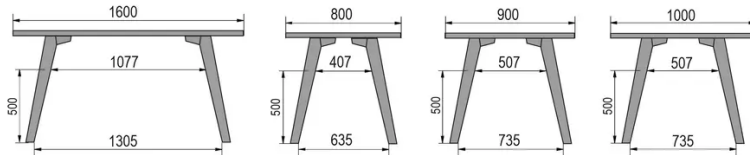

TYPE

dining room table, total height 76cm

TABLETOP

30mm multiplex tabletop with a 0.8mm white melamine surface, natural coloured bevelled edge.

EXTENSION(S)

This version is always without extension

FEET

Solid wood

SPECIAL FEATURES

-

SECURITY

Our tables are heavy and require two people to assemble or move them.

DIMENSIONS (CM)

80x80cm - 80x120cm - 80x140cm - 80x160cm

90x90cm - 90x120cm - 90x140cm - 90x160cm - 90x180 cm - 90x200cm

100x100cm - 100x160cm - 100x180cm - 100x200cm - 100x220cm - 100x240cm

MOOD T1 T0200

WHICH SIZE?

WEIGHT & PACKAGING

80 x 120cm / 90 x 120cm

80 x 140cm / 90 x 140cm

80 x 160cm / 90 x 160cm / 100 x 160cm

90 x 180cm / 100 x 180cm

90 x 200cm / 100 x 200cm

100 x 220cm

100 x 240cm