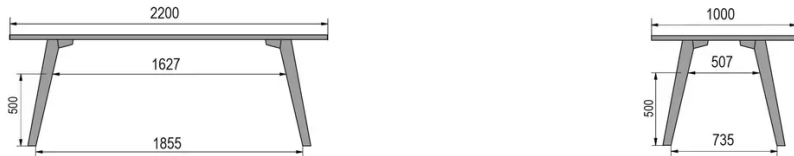

TYPE

dining room table, total height 76cm

TABLETOP

30mm multiplex tabletop with a 0.8mm white melamine surface, natural coloured bevelled edge.

EXTENSION(S)

This version is always without extension

FEET

Solid wood

SPECIAL FEATURES

-

DIMENSIONS (CM)

80x80cm - 80x120cm - 80x140cm - 80x160cm

90x90cm - 90x120cm - 90x140cm - 90x160cm - 90x180 cm - 90x200cm

100x100cm - 100x160cm - 100x180cm - 100x200cm - 100x220cm - 100x240cm

MOOD T1 T0200

WHICH SIZE?

WEIGHT & PACKAGING

80 x 120cm / 90 x 120cm

80 x 140cm / 90 x 140cm

80 x 160cm / 90 x 160cm / 100 x 160cm

90 x 180cm / 100 x 180cm

90 x 200cm / 100 x 200cm

100 x 220cm

100 x 240cm