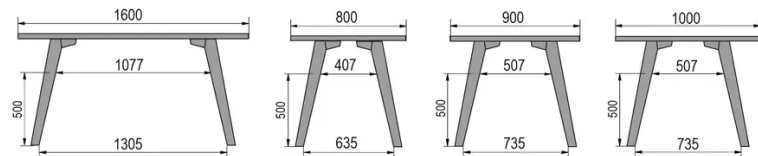

TYPE

dining room table, total height 76cm

TABLETOP

30mm multiplex tabletop with a 0.8mm white melamine surface, natural coloured bevelled edge.

EXTENSION(S)

This version is always without extension

FEET

Solid wood

SPECIAL FEATURES

-

DIMENSIONS (CM)

80x80cm - 80x120cm - 80x140cm - 80x160cm

90x90cm - 90x120cm - 90x140cm - 90x160cm - 90x180 cm - 90x200cm

100x100cm - 100x160cm - 100x180cm - 100x200cm - 100x220cm - 100x240cm

MOOD T1 T0200

WHICH SIZE?

WEIGHT & PACKAGING

80 x 120cm / 90 x 120cm

80 x 140cm / 90 x 140cm

80 x 160cm / 90 x 160cm / 100 x 160cm

90 x 180cm / 100 x 180cm

90 x 200cm / 100 x 200cm

100 x 220cm

100 x 240cm