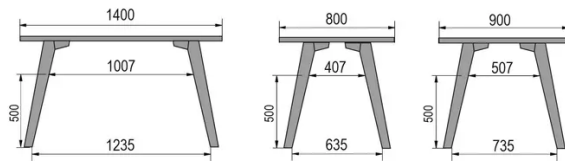

TYPE

dining room table, total height 76cm

TABLETOP

30mm multiplex tabletop with a 0.8mm white melamine surface, natural coloured bevelled edge.

EXTENSION(S)

This version is always without extension

FEET

Solid wood

SPECIAL FEATURES

-

SECURITY

Our tables are heavy and require two people to assemble or move them.

DIMENSIONS (CM)

80x80cm - 80x120cm - 80x140cm - 80x160cm

90x90cm - 90x120cm - 90x140cm - 90x160cm - 90x180 cm - 90x200cm

100x100cm - 100x160cm - 100x180cm - 100x200cm - 100x220cm - 100x240cm

MOOD T1 T0200

WHICH SIZE?

WEIGHT & PACKAGING

80 x 120cm / 90 x 120cm

80 x 140cm / 90 x 140cm

80 x 160cm / 90 x 160cm / 100 x 160cm

90 x 180cm / 100 x 180cm

90 x 200cm / 100 x 200cm

100 x 220cm

100 x 240cm