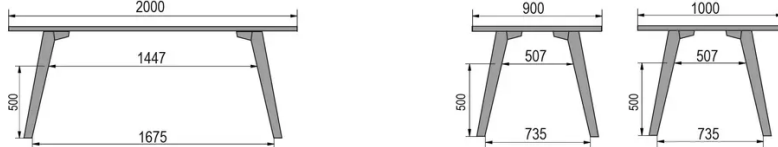

TYPE

dining room table, total height 76cm

TABLETOP

30mm multiplex tabletop with a 0.8mm white melamine surface, natural coloured bevelled edge.

EXTENSION(S)

This version is always without extension

FEET

Solid wood

SPECIAL FEATURES

-

DIMENSIONS (CM)

80x80cm - 80x120cm - 80x140cm - 80x160cm

90x90cm - 90x120cm - 90x140cm - 90x160cm - 90x180 cm - 90x200cm

100x100cm - 100x160cm - 100x180cm - 100x200cm - 100x220cm - 100x240cm

MOOD T1 T0200

WHICH SIZE?

WEIGHT & PACKAGING

80 x 120cm / 90 x 120cm

80 x 140cm / 90 x 140cm

80 x 160cm / 90 x 160cm / 100 x 160cm

90 x 180cm / 100 x 180cm

90 x 200cm / 100 x 200cm

100 x 220cm

100 x 240cm