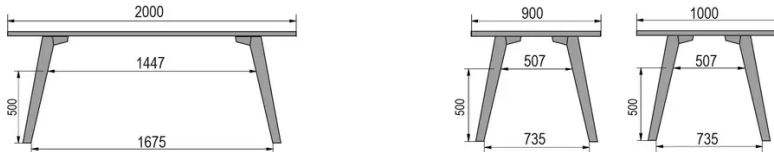

TYPE

dining room table, total height 76cm

TABLETOP

30mm multiplex tabletop with a 0.8mm white melamine surface, natural coloured bevelled edge.

EXTENSION(S)

This version is always without extension

FEET

Solid wood

SPECIAL FEATURES

-

SECURITY

Our tables are heavy and require two people to assemble or move them.

DIMENSIONS (CM)

80x80cm - 80x120cm - 80x140cm - 80x160cm

90x90cm - 90x120cm - 90x140cm - 90x160cm - 90x180 cm - 90x200cm

100x100cm - 100x160cm - 100x180cm - 100x200cm - 100x220cm - 100x240cm

MOOD T1 T0200

WHICH SIZE?

WEIGHT & PACKAGING

80 x 120cm / 90 x 120cm

80 x 140cm / 90 x 140cm

80 x 160cm / 90 x 160cm / 100 x 160cm

90 x 180cm / 100 x 180cm

90 x 200cm / 100 x 200cm

100 x 220cm

100 x 240cm