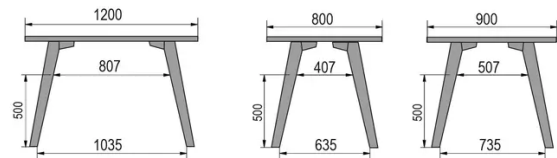

TYPE

dining room table, total height 76cm

TABLETOP

30mm multiplex tabletop with a 0.8mm white melamine surface, natural coloured bevelled edge.

EXTENSION(S)

This version is always without extension

FEET

Solid wood

SPECIAL FEATURES

-

DIMENSIONS (CM)

80x80cm - 80x120cm - 80x140cm - 80x160cm

90x90cm - 90x120cm - 90x140cm - 90x160cm - 90x180 cm - 90x200cm

100x100cm - 100x160cm - 100x180cm - 100x200cm - 100x220cm - 100x240cm

MOOD T1 T0200

WHICH SIZE?

WEIGHT & PACKAGING

80 x 120cm / 90 x 120cm

80 x 140cm / 90 x 140cm

80 x 160cm / 90 x 160cm / 100 x 160cm

90 x 180cm / 100 x 180cm

90 x 200cm / 100 x 200cm

100 x 220cm

100 x 240cm