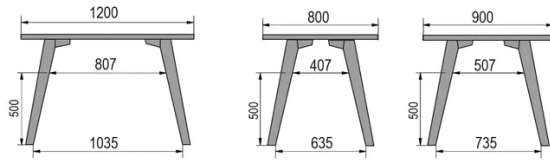

TYPE

dining room table, total height 76cm

TABLETOP

30mm multiplex tabletop with a 0.8mm white melamine surface, natural coloured bevelled edge.

EXTENSION(S)

This version is always without extension

FEET

Solid wood

SPECIAL FEATURES

-

SECURITY

Our tables are heavy and require two people to assemble or move them.

DIMENSIONS (CM)

80x80cm - 80x120cm - 80x140cm - 80x160cm

90x90cm - 90x120cm - 90x140cm - 90x160cm - 90x180 cm - 90x200cm

100x100cm - 100x160cm - 100x180cm - 100x200cm - 100x220cm - 100x240cm

MOOD T1 T0200

WHICH SIZE?

WEIGHT & PACKAGING

80 x 120cm / 90 x 120cm

80 x 140cm / 90 x 140cm

80 x 160cm / 90 x 160cm / 100 x 160cm

90 x 180cm / 100 x 180cm

90 x 200cm / 100 x 200cm

100 x 220cm

100 x 240cm