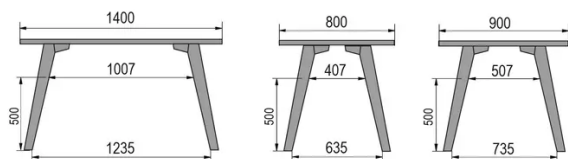

TYPE

dining room table, total height 76cm

TABLETOP

30mm multiplex tabletop with a 0.8mm white melamine surface, natural coloured bevelled edge.

EXTENSION(S)

This version is always without extension

FEET

Solid wood

SPECIAL FEATURES

-

DIMENSIONS (CM)

80x80cm - 80x120cm - 80x140cm - 80x160cm

90x90cm - 90x120cm - 90x140cm - 90x160cm - 90x180 cm - 90x200cm

100x100cm - 100x160cm - 100x180cm - 100x200cm - 100x220cm - 100x240cm

MOOD T1 T0200

WHICH SIZE?

WEIGHT & PACKAGING

80 x 120cm / 90 x 120cm

80 x 140cm / 90 x 140cm

80 x 160cm / 90 x 160cm / 100 x 160cm

90 x 180cm / 100 x 180cm

90 x 200cm / 100 x 200cm

100 x 220cm

100 x 240cm