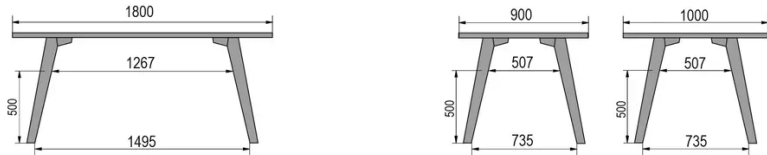

TYPE

dining room table, total height 76cm

TABLETOP

30mm multiplex tabletop with a 0.8mm white melamine surface, natural coloured bevelled edge.

EXTENSION(S)

This version is always without extension

FEET

Solid wood

SPECIAL FEATURES

-

DIMENSIONS (CM)

80x80cm - 80x120cm - 80x140cm - 80x160cm

90x90cm - 90x120cm - 90x140cm - 90x160cm - 90x180 cm - 90x200cm

100x100cm - 100x160cm - 100x180cm - 100x200cm - 100x220cm - 100x240cm

MOOD T1 T0200

WHICH SIZE?

WEIGHT & PACKAGING

80 x 120cm / 90 x 120cm

80 x 140cm / 90 x 140cm

80 x 160cm / 90 x 160cm / 100 x 160cm

90 x 180cm / 100 x 180cm

90 x 200cm / 100 x 200cm

100 x 220cm

100 x 240cm