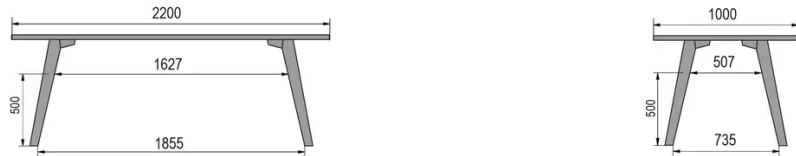

TYPE

dining room table, total height 76cm

TABLETOP

30mm multiplex tabletop with a 0.9mm FENIX surface, natural coloured bevelled edge.

EXTENSION(S)

This version is always without extension

FEET

Solid wood

SPECIAL FEATURES

-

SECURITY

Our tables are heavy and require two people to assemble or move them.

DIMENSIONS (CM)

80x80cm - 80x120cm - 80x140cm - 80x160cm

90x90cm - 90x120cm - 90x140cm - 90x160cm - 90x180 cm - 90x200cm

100x100cm - 100x160cm - 100x180cm - 100x200cm - 100x220cm - 100x240cm

MOOD T1 T0300

WHICH SIZE?

WEIGHT & PACKAGING

80 x 120cm / 90 x 120cm

80 x 140cm / 90 x 140cm

80 x 160cm / 90 x 160cm / 100 x 160cm

90 x 180cm / 100 x 180cm

90 x 200cm / 100 x 200cm

100 x 220cm

100 x 240cm