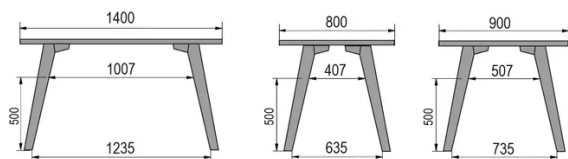

TYPE

dining room table, total height 76cm

TABLETOP

30mm multiplex tabletop with a 0.9mm FENIX surface, natural coloured bevelled edge.

EXTENSION(S)

This version is always without extension

FEET

Solid wood

SPECIAL FEATURES

-

SECURITY

Our tables are heavy and require two people to assemble or move them.

DIMENSIONS (CM)

80x80cm - 80x120cm - 80x140cm - 80x160cm

90x90cm - 90x120cm - 90x140cm - 90x160cm - 90x180 cm - 90x200cm

100x100cm - 100x160cm - 100x180cm - 100x200cm - 100x220cm - 100x240cm

MOOD T1 T0300

WHICH SIZE?

WEIGHT & PACKAGING

80 x 120cm / 90 x 120cm

80 x 140cm / 90 x 140cm

80 x 160cm / 90 x 160cm / 100 x 160cm

90 x 180cm / 100 x 180cm

90 x 200cm / 100 x 200cm

100 x 220cm

100 x 240cm