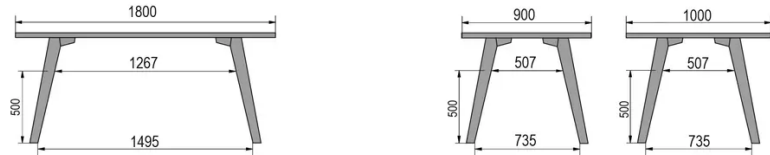

TYPE

dining room table, total height 76cm

TABLETOP

30mm multiplex tabletop with a 0.9mm FENIX surface, natural coloured bevelled edge.

EXTENSION(S)

This version is always without extension

FEET

Solid wood

SPECIAL FEATURES

-

SECURITY

Our tables are heavy and require two people to assemble or move them.

DIMENSIONS (CM)

80x80cm - 80x120cm - 80x140cm - 80x160cm

90x90cm - 90x120cm - 90x140cm - 90x160cm - 90x180 cm - 90x200cm

100x100cm - 100x160cm - 100x180cm - 100x200cm - 100x220cm - 100x240cm

MOOD T1 T0300

WHICH SIZE?

WEIGHT & PACKAGING

80 x 120cm / 90 x 120cm

80 x 140cm / 90 x 140cm

80 x 160cm / 90 x 160cm / 100 x 160cm

90 x 180cm / 100 x 180cm

90 x 200cm / 100 x 200cm

100 x 220cm

100 x 240cm