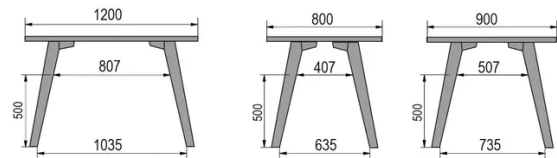

TYPE

dining room table, total height 76cm

TABLETOP

30mm multiplex tabletop with a 0.9mm FENIX surface, natural coloured bevelled edge.

EXTENSION(S)

This version is always without extension

FEET

Solid wood

SPECIAL FEATURES

-

SECURITY

Our tables are heavy and require two people to assemble or move them.

DIMENSIONS (CM)

80x80cm - 80x120cm - 80x140cm - 80x160cm

90x90cm - 90x120cm - 90x140cm - 90x160cm - 90x180 cm - 90x200cm

100x100cm - 100x160cm - 100x180cm - 100x200cm - 100x220cm - 100x240cm

MOOD T1 T0300

WHICH SIZE?

WEIGHT & PACKAGING

80 x 120cm / 90 x 120cm

80 x 140cm / 90 x 140cm

80 x 160cm / 90 x 160cm / 100 x 160cm

90 x 180cm / 100 x 180cm

90 x 200cm / 100 x 200cm

100 x 220cm

100 x 240cm