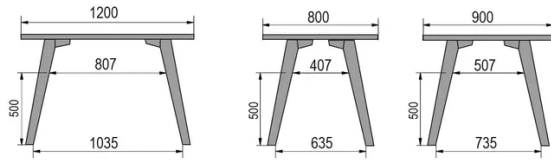

TYPE

dining room table, total height 76cm

TABLETOP

30mm multiplex tabletop with a 0.9mm FENIX surface, natural coloured bevelled edge.

EXTENSION(S)

This version is always without extension

FEET

Solid wood

SPECIAL FEATURES

-

DIMENSIONS (CM)

80x80cm - 80x120cm - 80x140cm - 80x160cm

90x90cm - 90x120cm - 90x140cm - 90x160cm - 90x180 cm - 90x200cm

100x100cm - 100x160cm - 100x180cm - 100x200cm - 100x220cm - 100x240cm

MOOD T1 T0300

WHICH SIZE?

WEIGHT & PACKAGING

80 x 120cm / 90 x 120cm

80 x 140cm / 90 x 140cm

80 x 160cm / 90 x 160cm / 100 x 160cm

90 x 180cm / 100 x 180cm

90 x 200cm / 100 x 200cm

100 x 220cm

100 x 240cm