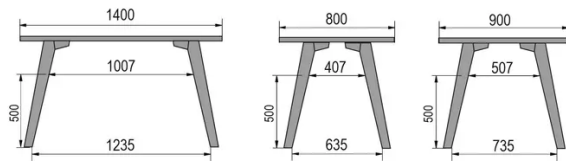

TYPE

dining room table, total height 76cm

TABLETOP

30mm multiplex tabletop with a 0.9mm FENIX surface, natural coloured bevelled edge.

EXTENSION(S)

This version is always without extension

FEET

Solid wood

SPECIAL FEATURES

-

DIMENSIONS (CM)

80x80cm - 80x120cm - 80x140cm - 80x160cm

90x90cm - 90x120cm - 90x140cm - 90x160cm - 90x180 cm - 90x200cm

100x100cm - 100x160cm - 100x180cm - 100x200cm - 100x220cm - 100x240cm

MOOD T1 T0300

WHICH SIZE?

WEIGHT & PACKAGING

80 x 120cm / 90 x 120cm

80 x 140cm / 90 x 140cm

80 x 160cm / 90 x 160cm / 100 x 160cm

90 x 180cm / 100 x 180cm

90 x 200cm / 100 x 200cm

100 x 220cm

100 x 240cm