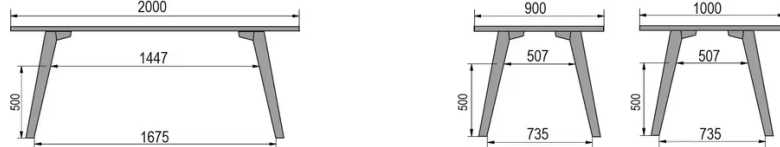

TYPE

dining room table, total height 76cm

TABLETOP

30mm multiplex tabletop with a 0.9mm FENIX surface, natural coloured bevelled edge.

EXTENSION(S)

This version is always without extension

FEET

Solid wood

SPECIAL FEATURES

-

SECURITY

Our tables are heavy and require two people to assemble or move them.

DIMENSIONS (CM)

80x80cm - 80x120cm - 80x140cm - 80x160cm

90x90cm - 90x120cm - 90x140cm - 90x160cm - 90x180 cm - 90x200cm

100x100cm - 100x160cm - 100x180cm - 100x200cm - 100x220cm - 100x240cm

MOOD T1 T0300

WHICH SIZE?

WEIGHT & PACKAGING

80 x 120cm / 90 x 120cm

80 x 140cm / 90 x 140cm

80 x 160cm / 90 x 160cm / 100 x 160cm

90 x 180cm / 100 x 180cm

90 x 200cm / 100 x 200cm

100 x 220cm

100 x 240cm