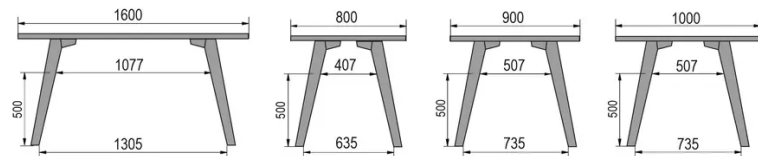

TYPE

dining room table, total height 76cm

TABLETOP

30mm multiplex tabletop with a 0.9mm FENIX surface, natural coloured bevelled edge.

EXTENSION(S)

This version is always without extension

FEET

Solid wood

SPECIAL FEATURES

-

SECURITY

Our tables are heavy and require two people to assemble or move them.

DIMENSIONS (CM)

80x80cm - 80x120cm - 80x140cm - 80x160cm

90x90cm - 90x120cm - 90x140cm - 90x160cm - 90x180 cm - 90x200cm

100x100cm - 100x160cm - 100x180cm - 100x200cm - 100x220cm - 100x240cm

MOOD T1 T0300

WHICH SIZE?

WEIGHT & PACKAGING

80 x 120cm / 90 x 120cm

80 x 140cm / 90 x 140cm

80 x 160cm / 90 x 160cm / 100 x 160cm

90 x 180cm / 100 x 180cm

90 x 200cm / 100 x 200cm

100 x 220cm

100 x 240cm