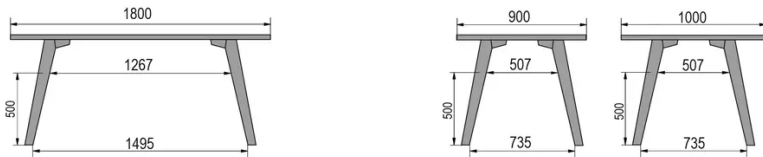

TYPE

dining room table, total height 76cm

TABLETOP

30mm multiplex tabletop with a 0.9mm FENIX surface, natural coloured bevelled edge.

EXTENSION(S)

This version is always without extension

FEET

Solid wood

SPECIAL FEATURES

-

DIMENSIONS (CM)

80x80cm - 80x120cm - 80x140cm - 80x160cm

90x90cm - 90x120cm - 90x140cm - 90x160cm - 90x180 cm - 90x200cm

100x100cm - 100x160cm - 100x180cm - 100x200cm - 100x220cm - 100x240cm

MOOD T1 T0300

WHICH SIZE?

WEIGHT & PACKAGING

80 x 120cm / 90 x 120cm

80 x 140cm / 90 x 140cm

80 x 160cm / 90 x 160cm / 100 x 160cm

90 x 180cm / 100 x 180cm

90 x 200cm / 100 x 200cm

100 x 220cm

100 x 240cm