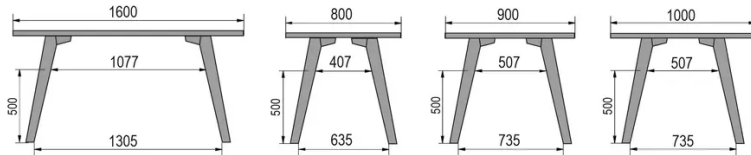

TYPE

dining room table, total height 76cm

TABLETOP

30mm multiplex tabletop with a 0.9mm FENIX surface, natural coloured bevelled edge.

EXTENSION(S)

This version is always without extension

FEET

Solid wood

SPECIAL FEATURES

-

DIMENSIONS (CM)

80x80cm - 80x120cm - 80x140cm - 80x160cm

90x90cm - 90x120cm - 90x140cm - 90x160cm - 90x180 cm - 90x200cm

100x100cm - 100x160cm - 100x180cm - 100x200cm - 100x220cm - 100x240cm

MOOD T1 T0300

WHICH SIZE?

WEIGHT & PACKAGING

80 x 120cm / 90 x 120cm

80 x 140cm / 90 x 140cm

80 x 160cm / 90 x 160cm / 100 x 160cm

90 x 180cm / 100 x 180cm

90 x 200cm / 100 x 200cm

100 x 220cm

100 x 240cm