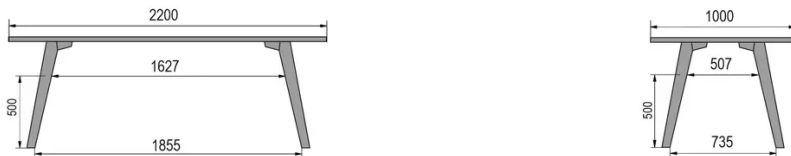

TYPE

dining room table, total height 76cm

TABLETOP

30mm multiplex tabletop with a 0.9mm FENIX surface, natural coloured bevelled edge.

EXTENSION(S)

This version is always without extension

FEET

Solid wood

SPECIAL FEATURES

-

DIMENSIONS (CM)

80x80cm - 80x120cm - 80x140cm - 80x160cm

90x90cm - 90x120cm - 90x140cm - 90x160cm - 90x180 cm - 90x200cm

100x100cm - 100x160cm - 100x180cm - 100x200cm - 100x220cm - 100x240cm

MOOD T1 T0300

WHICH SIZE?

WEIGHT & PACKAGING

80 x 120cm / 90 x 120cm

80 x 140cm / 90 x 140cm

80 x 160cm / 90 x 160cm / 100 x 160cm

90 x 180cm / 100 x 180cm

90 x 200cm / 100 x 200cm

100 x 220cm

100 x 240cm