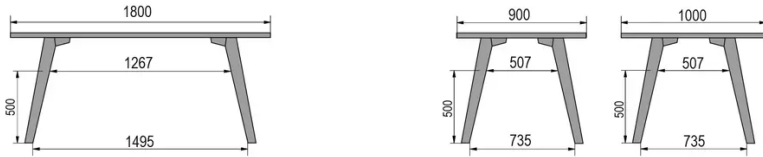

TYPE

mid-height table (kitchen), total height 90cm

TABLETOP

30mm solid wood, bevelled edge

available in beech, oak, rustic oak or walnut

EXTENSION(S)

This version is always without extension

FEET

Solid wood

SPECIAL FEATURES

-

SECURITY

Our tables are heavy and require two people to assemble or move them.

DIMENSIONS (CM)

80x80cm - 80x120cm - 80x140cm - 80x160cm

90x90cm - 90x120cm - 90x140cm - 90x160cm - 90x180cm

MOOD T1 T0900

WHICH SIZE?

WEIGHT & PACKAGING

80 x 120cm / 90 x 120cm

80 x 140cm / 90 x 140cm

80 x 160cm / 90 x 160cm / 100 x 160cm

90 x 180cm / 100 x 180cm

90 x 200cm / 100 x 200cm

100 x 220cm

100 x 240cm