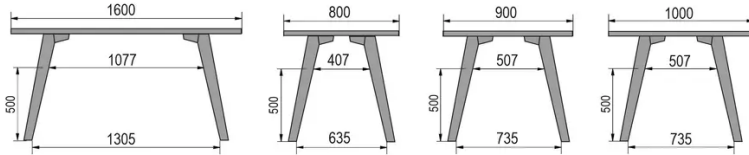

TYPE

mid-height table (kitchen), total height 90cm

TABLETOP

30mm solid wood, bevelled edge

available in beech, oak, rustic oak or walnut

EXTENSION(S)

This version is always without extension

FEET

Solid wood

SPECIAL FEATURES

-

SECURITY

Our tables are heavy and require two people to assemble or move them.

DIMENSIONS (CM)

80x80cm - 80x120cm - 80x140cm - 80x160cm

90x90cm - 90x120cm - 90x140cm - 90x160cm - 90x180cm

MOOD T1 T0900

WHICH SIZE?

WEIGHT & PACKAGING

80 x 120cm / 90 x 120cm

80 x 140cm / 90 x 140cm

80 x 160cm / 90 x 160cm / 100 x 160cm

90 x 180cm / 100 x 180cm

90 x 200cm / 100 x 200cm

100 x 220cm

100 x 240cm