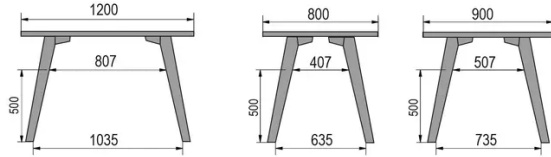

TYPE

mid-height table (kitchen), total height 90cm

TABLETOP

30mm solid wood, bevelled edge

available in beech, oak, rustic oak or walnut

EXTENSION(S)

This version is always without extension

FEET

Solid wood

SPECIAL FEATURES

-

SECURITY

Our tables are heavy and require two people to assemble or move them.

DIMENSIONS (CM)

80x80cm - 80x120cm - 80x140cm - 80x160cm

90x90cm - 90x120cm - 90x140cm - 90x160cm - 90x180cm

MOOD T1 T0900

WHICH SIZE?

WEIGHT & PACKAGING

80 x 120cm / 90 x 120cm

80 x 140cm / 90 x 140cm

80 x 160cm / 90 x 160cm / 100 x 160cm

90 x 180cm / 100 x 180cm

90 x 200cm / 100 x 200cm

100 x 220cm

100 x 240cm