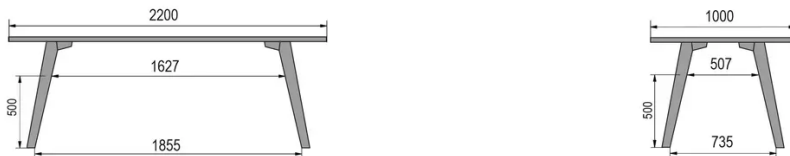

TYPE

mid-height table (kitchen), total height 90cm

TABLETOP

30mm solid wood, bevelled edge

available in beech, oak, rustic oak or walnut

EXTENSION(S)

This version is always without extension

FEET

Solid wood

SPECIAL FEATURES

-

DIMENSIONS (CM)

80x80cm - 80x120cm - 80x140cm - 80x160cm

90x90cm - 90x120cm - 90x140cm - 90x160cm - 90x180cm

MOOD T1 T0900

WHICH SIZE?

WEIGHT & PACKAGING

80 x 120cm / 90 x 120cm

80 x 140cm / 90 x 140cm

80 x 160cm / 90 x 160cm / 100 x 160cm

90 x 180cm / 100 x 180cm

90 x 200cm / 100 x 200cm

100 x 220cm

100 x 240cm