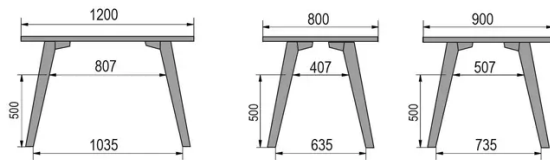

TYPE

mid-height table (kitchen), total height 90cm

TABLETOP

30mm solid wood, bevelled edge

available in beech, oak, rustic oak or walnut

EXTENSION(S)

This version is always without extension

FEET

Solid wood

SPECIAL FEATURES

-

DIMENSIONS (CM)

80x80cm - 80x120cm - 80x140cm - 80x160cm

90x90cm - 90x120cm - 90x140cm - 90x160cm - 90x180cm

MOOD T1 T0900

WHICH SIZE?

WEIGHT & PACKAGING

80 x 120cm / 90 x 120cm

80 x 140cm / 90 x 140cm

80 x 160cm / 90 x 160cm / 100 x 160cm

90 x 180cm / 100 x 180cm

90 x 200cm / 100 x 200cm

100 x 220cm

100 x 240cm