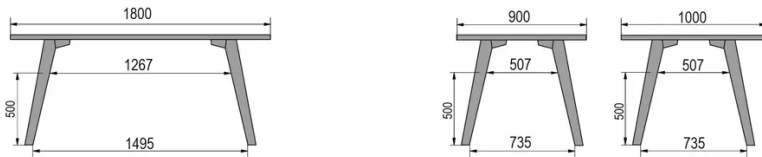

TYPE

mid-height table (kitchen), total height 90cm

TABLETOP

30mm solid wood, bevelled edge

available in beech, oak, rustic oak or walnut

EXTENSION(S)

This version is always without extension

FEET

Solid wood

SPECIAL FEATURES

-

DIMENSIONS (CM)

80x80cm - 80x120cm - 80x140cm - 80x160cm

90x90cm - 90x120cm - 90x140cm - 90x160cm - 90x180cm

MOOD T1 T0900

WHICH SIZE?

WEIGHT & PACKAGING

80 x 120cm / 90 x 120cm

80 x 140cm / 90 x 140cm

80 x 160cm / 90 x 160cm / 100 x 160cm

90 x 180cm / 100 x 180cm

90 x 200cm / 100 x 200cm

100 x 220cm

100 x 240cm