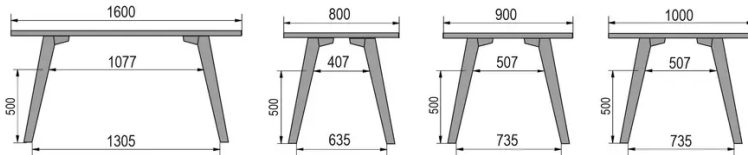

TYPE

mid-height table (kitchen), total height 90cm

TABLETOP

30mm solid wood, bevelled edge

available in beech, oak, rustic oak or walnut

EXTENSION(S)

This version is always without extension

FEET

Solid wood

SPECIAL FEATURES

-

DIMENSIONS (CM)

80x80cm - 80x120cm - 80x140cm - 80x160cm

90x90cm - 90x120cm - 90x140cm - 90x160cm - 90x180cm

MOOD T1 T0900

WHICH SIZE?

WEIGHT & PACKAGING

80 x 120cm / 90 x 120cm

80 x 140cm / 90 x 140cm

80 x 160cm / 90 x 160cm / 100 x 160cm

90 x 180cm / 100 x 180cm

90 x 200cm / 100 x 200cm

100 x 220cm

100 x 240cm