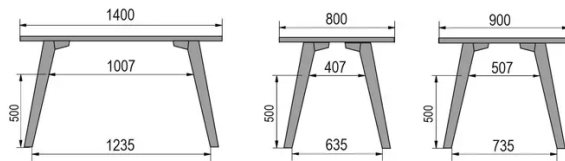

TYPE

mid-height table (kitchen), total height 90cm

TABLETOP

30mm solid wood, bevelled edge

available in beech, oak, rustic oak or walnut

EXTENSION(S)

This version is always without extension

FEET

Solid wood

SPECIAL FEATURES

-

DIMENSIONS (CM)

80x80cm - 80x120cm - 80x140cm - 80x160cm

90x90cm - 90x120cm - 90x140cm - 90x160cm - 90x180cm

MOOD T1 T0900

WHICH SIZE?

WEIGHT & PACKAGING

80 x 120cm / 90 x 120cm

80 x 140cm / 90 x 140cm

80 x 160cm / 90 x 160cm / 100 x 160cm

90 x 180cm / 100 x 180cm

90 x 200cm / 100 x 200cm

100 x 220cm

100 x 240cm