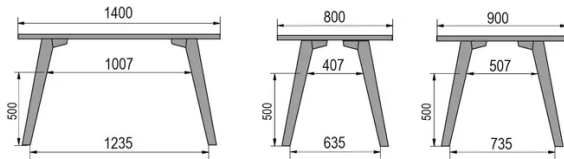

TYPE

mid-height table (kitchen), total height 90cm

TABLETOP

30mm solid wood, bevelled edge

available in beech, oak, rustic oak or walnut

EXTENSION(S)

This version is always without extension

FEET

Solid wood

SPECIAL FEATURES

-

SECURITY

Our tables are heavy and require two people to assemble or move them.

DIMENSIONS (CM)

80x80cm - 80x120cm - 80x140cm - 80x160cm

90x90cm - 90x120cm - 90x140cm - 90x160cm - 90x180cm

MOOD T1 T0900

WHICH SIZE?

WEIGHT & PACKAGING

80 x 120cm / 90 x 120cm

80 x 140cm / 90 x 140cm

80 x 160cm / 90 x 160cm / 100 x 160cm

90 x 180cm / 100 x 180cm

90 x 200cm / 100 x 200cm

100 x 220cm

100 x 240cm