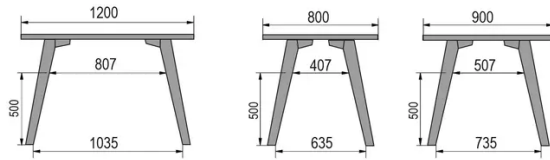

TYPE

mid-height table (kitchen), total height 90cm

TABLETOP

30mm multiplex tabletop with a 0.9mm FENIX surface, natural coloured bevelled edge.

EXTENSION(S)

This version is always without extension

FEET

Solid wood

SPECIAL FEATURES

-

DIMENSIONS (CM)

80x80cm - 80x120cm - 80x140cm - 80x160cm

90x90cm - 90x120cm - 90x140cm - 90x160cm - 90x180cm

MOOD T1 T1100

WHICH SIZE?

WEIGHT & PACKAGING

80 x 120cm / 90 x 120cm

80 x 140cm / 90 x 140cm

80 x 160cm / 90 x 160cm / 100 x 160cm

90 x 180cm / 100 x 180cm

90 x 200cm / 100 x 200cm

100 x 220cm

100 x 240cm