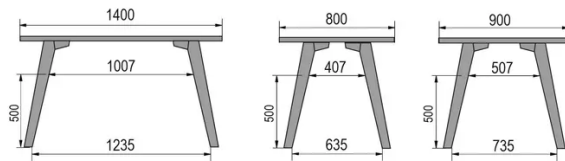

TYPE

mid-height table (kitchen), total height 90cm

TABLETOP

30mm multiplex tabletop with a 0.9mm FENIX surface, natural coloured bevelled edge.

EXTENSION(S)

This version is always without extension

FEET

Solid wood

SPECIAL FEATURES

-

DIMENSIONS (CM)

80x80cm - 80x120cm - 80x140cm - 80x160cm

90x90cm - 90x120cm - 90x140cm - 90x160cm - 90x180cm

MOOD T1 T1100

WHICH SIZE?

WEIGHT & PACKAGING

80 x 120cm / 90 x 120cm

80 x 140cm / 90 x 140cm

80 x 160cm / 90 x 160cm / 100 x 160cm

90 x 180cm / 100 x 180cm

90 x 200cm / 100 x 200cm

100 x 220cm

100 x 240cm