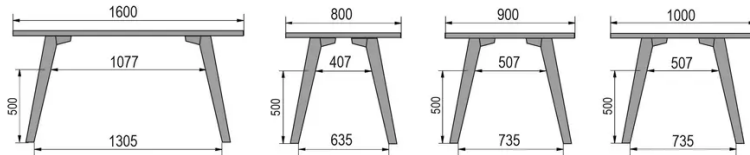

TYPE

mid-height table (kitchen), total height 90cm

TABLETOP

30mm multiplex tabletop with a 0.9mm FENIX surface, natural coloured bevelled edge.

EXTENSION(S)

This version is always without extension

FEET

Solid wood

SPECIAL FEATURES

-

DIMENSIONS (CM)

80x80cm - 80x120cm - 80x140cm - 80x160cm

90x90cm - 90x120cm - 90x140cm - 90x160cm - 90x180cm

MOOD T1 T1100

WHICH SIZE?

WEIGHT & PACKAGING

80 x 120cm / 90 x 120cm

80 x 140cm / 90 x 140cm

80 x 160cm / 90 x 160cm / 100 x 160cm

90 x 180cm / 100 x 180cm

90 x 200cm / 100 x 200cm

100 x 220cm

100 x 240cm