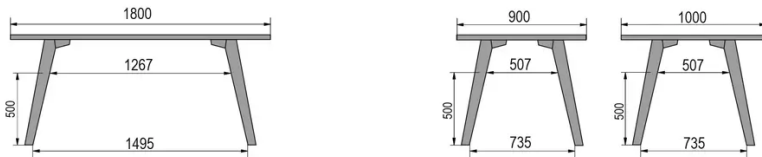

TYPE

mid-height table (kitchen), total height 90cm

TABLETOP

30mm multiplex tabletop with a 0.9mm FENIX surface, natural coloured bevelled edge.

EXTENSION(S)

This version is always without extension

FEET

Solid wood

SPECIAL FEATURES

-

DIMENSIONS (CM)

80x80cm - 80x120cm - 80x140cm - 80x160cm

90x90cm - 90x120cm - 90x140cm - 90x160cm - 90x180cm

MOOD T1 T1100

WHICH SIZE?

WEIGHT & PACKAGING

80 x 120cm / 90 x 120cm

80 x 140cm / 90 x 140cm

80 x 160cm / 90 x 160cm / 100 x 160cm

90 x 180cm / 100 x 180cm

90 x 200cm / 100 x 200cm

100 x 220cm

100 x 240cm