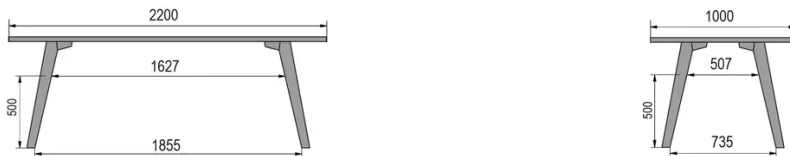

TYPE

mid-height table (kitchen), total height 90cm

TABLETOP

30mm multiplex tabletop with a 0.9mm FENIX surface, natural coloured bevelled edge.

EXTENSION(S)

This version is always without extension

FEET

Solid wood

SPECIAL FEATURES

-

DIMENSIONS (CM)

80x80cm - 80x120cm - 80x140cm - 80x160cm

90x90cm - 90x120cm - 90x140cm - 90x160cm - 90x180cm

MOOD T1 T1100

WHICH SIZE?

WEIGHT & PACKAGING

80 x 120cm / 90 x 120cm

80 x 140cm / 90 x 140cm

80 x 160cm / 90 x 160cm / 100 x 160cm

90 x 180cm / 100 x 180cm

90 x 200cm / 100 x 200cm

100 x 220cm

100 x 240cm