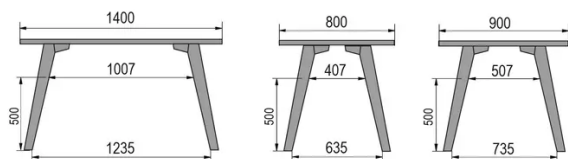

TYPE

bar table, total height 110cm

TABLETOP

30mm solid wood, bevelled edge

available in beech, oak, rustic oak or walnut

EXTENSION(S)

This version is always without extension

FEET

Solid wood

SPECIAL FEATURES

the footrest is always made of black metal

DIMENSIONS (CM)

80x80cm - 80x120cm - 80x140cm - 80x160cm

90x90cm - 90x120cm - 90x140cm - 90x160cm - 90x180cm

MOOD T1 T1400

WHICH SIZE?

WEIGHT & PACKAGING

80 x 120cm / 90 x 120cm

80 x 140cm / 90 x 140cm

80 x 160cm / 90 x 160cm / 100 x 160cm

90 x 180cm / 100 x 180cm

90 x 200cm / 100 x 200cm

100 x 220cm

100 x 240cm