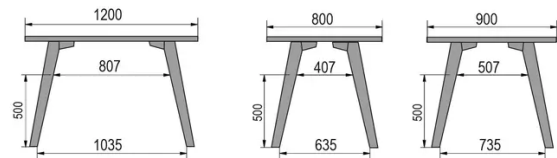

TYPE

bar table, total height 110cm

TABLETOP

30mm solid wood, bevelled edge

available in beech, oak, rustic oak or walnut

EXTENSION(S)

This version is always without extension

FEET

Solid wood

SPECIAL FEATURES

the footrest is always made of black metal

DIMENSIONS (CM)

80x80cm - 80x120cm - 80x140cm - 80x160cm

90x90cm - 90x120cm - 90x140cm - 90x160cm - 90x180cm

MOOD T1 T1400

WHICH SIZE?

WEIGHT & PACKAGING

80 x 120cm / 90 x 120cm

80 x 140cm / 90 x 140cm

80 x 160cm / 90 x 160cm / 100 x 160cm

90 x 180cm / 100 x 180cm

90 x 200cm / 100 x 200cm

100 x 220cm

100 x 240cm