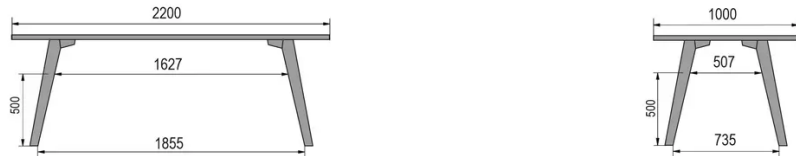

TYPE

bar table, total height 110cm

TABLETOP

30mm solid wood, bevelled edge

available in beech, oak, rustic oak or walnut

EXTENSION(S)

This version is always without extension

FEET

Solid wood

SPECIAL FEATURES

the footrest is always made of black metal

DIMENSIONS (CM)

80x80cm - 80x120cm - 80x140cm - 80x160cm

90x90cm - 90x120cm - 90x140cm - 90x160cm - 90x180cm

MOOD T1 T1400

WHICH SIZE?

WEIGHT & PACKAGING

80 x 120cm / 90 x 120cm

80 x 140cm / 90 x 140cm

80 x 160cm / 90 x 160cm / 100 x 160cm

90 x 180cm / 100 x 180cm

90 x 200cm / 100 x 200cm

100 x 220cm

100 x 240cm