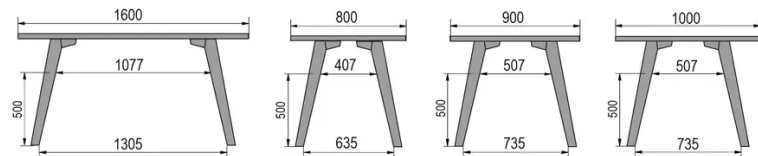

TYPE

bar table, total height 110cm

TABLETOP

30mm solid wood, bevelled edge

available in beech, oak, rustic oak or walnut

EXTENSION(S)

This version is always without extension

FEET

Solid wood

SPECIAL FEATURES

the footrest is always made of black metal

DIMENSIONS (CM)

80x80cm - 80x120cm - 80x140cm - 80x160cm

90x90cm - 90x120cm - 90x140cm - 90x160cm - 90x180cm

MOOD T1 T1400

WHICH SIZE?

WEIGHT & PACKAGING

80 x 120cm / 90 x 120cm

80 x 140cm / 90 x 140cm

80 x 160cm / 90 x 160cm / 100 x 160cm

90 x 180cm / 100 x 180cm

90 x 200cm / 100 x 200cm

100 x 220cm

100 x 240cm