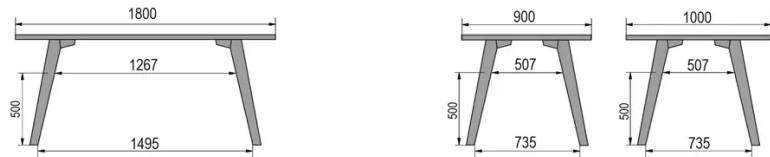

TYPE

bar table, total height 110cm

TABLETOP

30mm solid wood, bevelled edge

available in beech, oak, rustic oak or walnut

EXTENSION(S)

This version is always without extension

FEET

Solid wood

SPECIAL FEATURES

the footrest is always made of black metal

DIMENSIONS (CM)

80x80cm - 80x120cm - 80x140cm - 80x160cm

90x90cm - 90x120cm - 90x140cm - 90x160cm - 90x180cm

MOOD T1 T1400

WHICH SIZE?

WEIGHT & PACKAGING

80 x 120cm / 90 x 120cm

80 x 140cm / 90 x 140cm

80 x 160cm / 90 x 160cm / 100 x 160cm

90 x 180cm / 100 x 180cm

90 x 200cm / 100 x 200cm

100 x 220cm

100 x 240cm