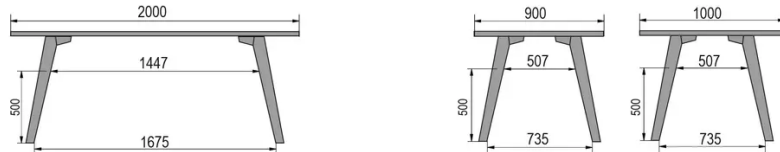

TYPE

bar table, total height 110cm

TABLETOP

30mm solid wood, bevelled edge

available in beech, oak, rustic oak or walnut

EXTENSION(S)

This version is always without extension

FEET

Solid wood

SPECIAL FEATURES

the footrest is always made of black metal

DIMENSIONS (CM)

80x80cm - 80x120cm - 80x140cm - 80x160cm

90x90cm - 90x120cm - 90x140cm - 90x160cm - 90x180cm

MOOD T1 T1400

WHICH SIZE?

WEIGHT & PACKAGING

80 x 120cm / 90 x 120cm

80 x 140cm / 90 x 140cm

80 x 160cm / 90 x 160cm / 100 x 160cm

90 x 180cm / 100 x 180cm

90 x 200cm / 100 x 200cm

100 x 220cm

100 x 240cm