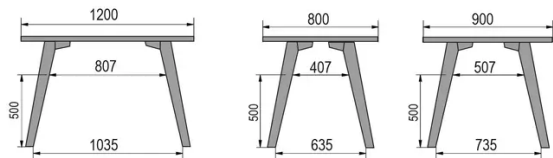

MOOD T1 T1500

WHICH SIZE?

WEIGHT & PACKAGING

80 x 120cm / 90 x 120cm