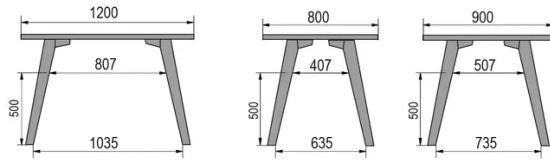

TYPE

dining room table, total height 76cm

TABLETOP

30mm solid wood, bevelled edge

available in beech, oak, rustic oak or walnut

EXTENSION(S)

This version is always without extension

FEET

Solid wood

SPECIAL FEATURES

-

SECURITY

Our tables are heavy and require two people to assemble or move them.

DIMENSIONS (CM)

80x80cm - 80x120cm - 80x140cm - 80x160cm

90x90cm - 90x120cm - 90x140cm - 90x160cm - 90x180 cm - 90x200cm

100x100cm - 100x160cm - 100x180cm - 100x200cm - 100x220cm - 100x240cm

MOOD T3 T0100

WHICH SIZE?

WEIGHT & PACKAGING

80 x 120cm / 90 x 120cm

80 x 140cm / 90 x 140cm

80 x 160cm / 90 x 160cm / 100 x 160cm

90 x 180cm / 100 x 180cm

90 x 200cm / 100 x 200cm

100 x 220cm

100 x 240cm