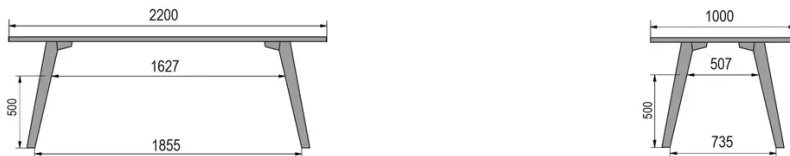

TYPE

dining room table, total height 76cm

TABLETOP

30mm solid wood, bevelled edge

available in beech, oak, rustic oak or walnut

EXTENSION(S)

This version is always without extension

FEET

Solid wood

SPECIAL FEATURES

-

SECURITY

Our tables are heavy and require two people to assemble or move them.

DIMENSIONS (CM)

80x80cm - 80x120cm - 80x140cm - 80x160cm

90x90cm - 90x120cm - 90x140cm - 90x160cm - 90x180 cm - 90x200cm

100x100cm - 100x160cm - 100x180cm - 100x200cm - 100x220cm - 100x240cm

MOOD T3 T0100

WHICH SIZE?

WEIGHT & PACKAGING

80 x 120cm / 90 x 120cm

80 x 140cm / 90 x 140cm

80 x 160cm / 90 x 160cm / 100 x 160cm

90 x 180cm / 100 x 180cm

90 x 200cm / 100 x 200cm

100 x 220cm

100 x 240cm