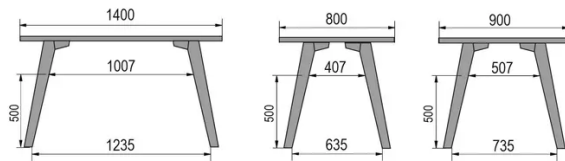

TYPE

dining room table, total height 76cm

TABLETOP

30mm solid wood, bevelled edge

available in beech, oak, rustic oak or walnut

EXTENSION(S)

This version is always without extension

FEET

Solid wood

SPECIAL FEATURES

-

SECURITY

Our tables are heavy and require two people to assemble or move them.

DIMENSIONS (CM)

80x80cm - 80x120cm - 80x140cm - 80x160cm

90x90cm - 90x120cm - 90x140cm - 90x160cm - 90x180 cm - 90x200cm

100x100cm - 100x160cm - 100x180cm - 100x200cm - 100x220cm - 100x240cm

MOOD T3 T0100

WHICH SIZE?

WEIGHT & PACKAGING

80 x 120cm / 90 x 120cm

80 x 140cm / 90 x 140cm

80 x 160cm / 90 x 160cm / 100 x 160cm

90 x 180cm / 100 x 180cm

90 x 200cm / 100 x 200cm

100 x 220cm

100 x 240cm