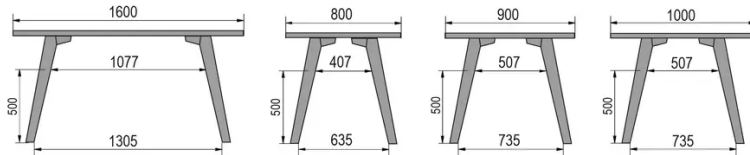

TYPE

dining room table, total height 76cm

TABLETOP

30mm solid wood, bevelled edge

available in beech, oak, rustic oak or walnut

EXTENSION(S)

This version is always without extension

FEET

Solid wood

SPECIAL FEATURES

-

SECURITY

Our tables are heavy and require two people to assemble or move them.

DIMENSIONS (CM)

80x80cm - 80x120cm - 80x140cm - 80x160cm

90x90cm - 90x120cm - 90x140cm - 90x160cm - 90x180 cm - 90x200cm

100x100cm - 100x160cm - 100x180cm - 100x200cm - 100x220cm - 100x240cm

MOOD T3 T0100

WHICH SIZE?

WEIGHT & PACKAGING

80 x 120cm / 90 x 120cm

80 x 140cm / 90 x 140cm

80 x 160cm / 90 x 160cm / 100 x 160cm

90 x 180cm / 100 x 180cm

90 x 200cm / 100 x 200cm

100 x 220cm

100 x 240cm