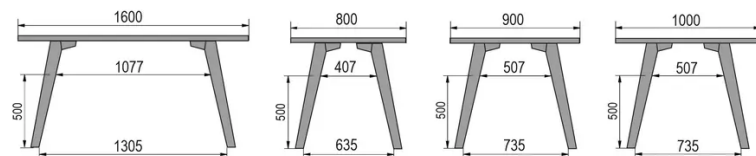

TYPE

dining room table, total height 76cm

TABLETOP

30mm multiplex tabletop with a 0.8mm white melamine surface, natural coloured bevelled edge.

EXTENSION(S)

This version is always without extension

FEET

Solid wood

SPECIAL FEATURES

-

DIMENSIONS (CM)

80x80cm - 80x120cm - 80x140cm - 80x160cm

90x90cm - 90x120cm - 90x140cm - 90x160cm - 90x180 cm - 90x200cm

100x100cm - 100x160cm - 100x180cm - 100x200cm - 100x220cm - 100x240cm

MOOD T3 T0200

WHICH SIZE?

WEIGHT & PACKAGING

80 x 120cm / 90 x 120cm

80 x 140cm / 90 x 140cm

80 x 160cm / 90 x 160cm / 100 x 160cm

90 x 180cm / 100 x 180cm

90 x 200cm / 100 x 200cm

100 x 220cm

100 x 240cm