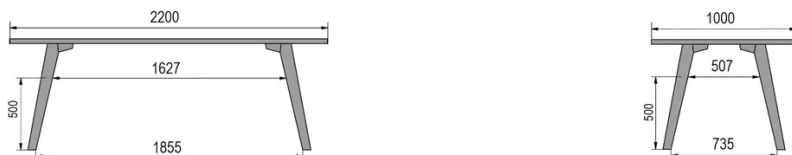

TYPE

dining room table, total height 76cm

TABLETOP

30mm multiplex tabletop with a 0.8mm white melamine surface, natural coloured bevelled edge.

EXTENSION(S)

This version is always without extension

FEET

Solid wood

SPECIAL FEATURES

-

DIMENSIONS (CM)

80x80cm - 80x120cm - 80x140cm - 80x160cm

90x90cm - 90x120cm - 90x140cm - 90x160cm - 90x180 cm - 90x200cm

100x100cm - 100x160cm - 100x180cm - 100x200cm - 100x220cm - 100x240cm

MOOD T3 T0200

WHICH SIZE?

WEIGHT & PACKAGING

80 x 120cm / 90 x 120cm

80 x 140cm / 90 x 140cm

80 x 160cm / 90 x 160cm / 100 x 160cm

90 x 180cm / 100 x 180cm

90 x 200cm / 100 x 200cm

100 x 220cm

100 x 240cm