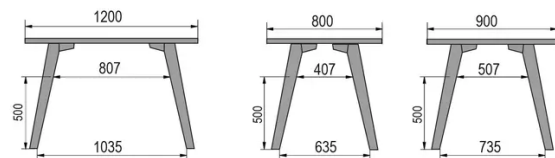

TYPE

dining room table, total height 76cm

TABLETOP

30mm multiplex tabletop with a 0.8mm white melamine surface, natural coloured bevelled edge.

EXTENSION(S)

This version is always without extension

FEET

Solid wood

SPECIAL FEATURES

-

DIMENSIONS (CM)

80x80cm - 80x120cm - 80x140cm - 80x160cm

90x90cm - 90x120cm - 90x140cm - 90x160cm - 90x180 cm - 90x200cm

100x100cm - 100x160cm - 100x180cm - 100x200cm - 100x220cm - 100x240cm

MOOD T3 T0200

WHICH SIZE?

WEIGHT & PACKAGING

80 x 120cm / 90 x 120cm

80 x 140cm / 90 x 140cm

80 x 160cm / 90 x 160cm / 100 x 160cm

90 x 180cm / 100 x 180cm

90 x 200cm / 100 x 200cm

100 x 220cm

100 x 240cm