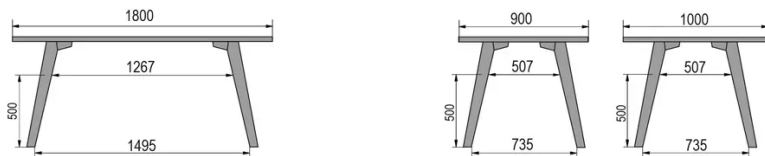

TYPE

dining room table, total height 76cm

TABLETOP

30mm multiplex tabletop with a 0.8mm white melamine surface, natural coloured bevelled edge.

EXTENSION(S)

This version is always without extension

FEET

Solid wood

SPECIAL FEATURES

-

DIMENSIONS (CM)

80x80cm - 80x120cm - 80x140cm - 80x160cm

90x90cm - 90x120cm - 90x140cm - 90x160cm - 90x180 cm - 90x200cm

100x100cm - 100x160cm - 100x180cm - 100x200cm - 100x220cm - 100x240cm

MOOD T3 T0200

WHICH SIZE?

WEIGHT & PACKAGING

80 x 120cm / 90 x 120cm

80 x 140cm / 90 x 140cm

80 x 160cm / 90 x 160cm / 100 x 160cm

90 x 180cm / 100 x 180cm

90 x 200cm / 100 x 200cm

100 x 220cm

100 x 240cm