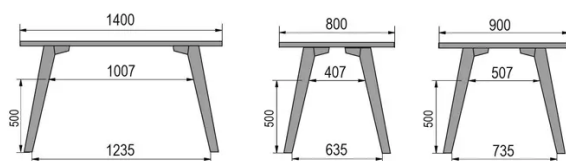

TYPE

dining room table, total height 76cm

TABLETOP

30mm multiplex tabletop with a 0.8mm white melamine surface, natural coloured bevelled edge.

EXTENSION(S)

This version is always without extension

FEET

Solid wood

SPECIAL FEATURES

-

DIMENSIONS (CM)

80x80cm - 80x120cm - 80x140cm - 80x160cm

90x90cm - 90x120cm - 90x140cm - 90x160cm - 90x180 cm - 90x200cm

100x100cm - 100x160cm - 100x180cm - 100x200cm - 100x220cm - 100x240cm

MOOD T3 T0200

WHICH SIZE?

WEIGHT & PACKAGING

80 x 120cm / 90 x 120cm

80 x 140cm / 90 x 140cm

80 x 160cm / 90 x 160cm / 100 x 160cm

90 x 180cm / 100 x 180cm

90 x 200cm / 100 x 200cm

100 x 220cm

100 x 240cm