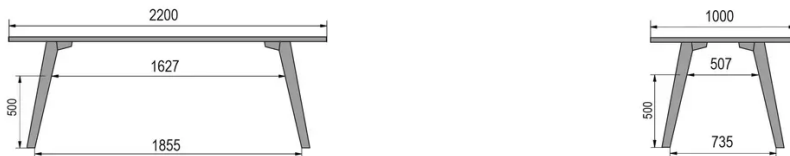

TYPE

dining room table, total height 76cm

TABLETOP

30mm multiplex tabletop with a 0.9mm FENIX surface, natural coloured bevelled edge.

EXTENSION(S)

This version is always without extension

FEET

Solid wood

SPECIAL FEATURES

-

SECURITY

Our tables are heavy and require two people to assemble or move them.

DIMENSIONS (CM)

80x80cm - 80x120cm - 80x140cm - 80x160cm

90x90cm - 90x120cm - 90x140cm - 90x160cm - 90x180 cm - 90x200cm

100x100cm - 100x160cm - 100x180cm - 100x200cm - 100x220cm - 100x240cm

MOOD T3 T0300

WHICH SIZE?

WEIGHT & PACKAGING

80 x 120cm / 90 x 120cm

80 x 140cm / 90 x 140cm

80 x 160cm / 90 x 160cm / 100 x 160cm

90 x 180cm / 100 x 180cm

90 x 200cm / 100 x 200cm

100 x 220cm

100 x 240cm