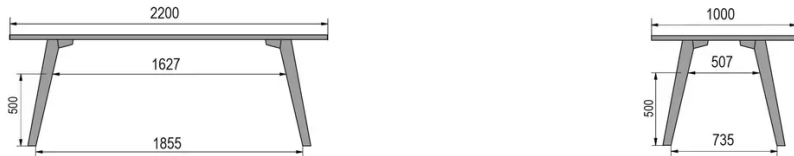

TYPE

dining room table, total height 76cm

TABLETOP

30mm multiplex tabletop with a 0.9mm FENIX surface, natural coloured bevelled edge.

EXTENSION(S)

This version is always without extension

FEET

Solid wood

SPECIAL FEATURES

-

DIMENSIONS (CM)

80x80cm - 80x120cm - 80x140cm - 80x160cm

90x90cm - 90x120cm - 90x140cm - 90x160cm - 90x180 cm - 90x200cm

100x100cm - 100x160cm - 100x180cm - 100x200cm - 100x220cm - 100x240cm

MOOD T3 T0300

WHICH SIZE?

WEIGHT & PACKAGING

80 x 120cm / 90 x 120cm

80 x 140cm / 90 x 140cm

80 x 160cm / 90 x 160cm / 100 x 160cm

90 x 180cm / 100 x 180cm

90 x 200cm / 100 x 200cm

100 x 220cm

100 x 240cm