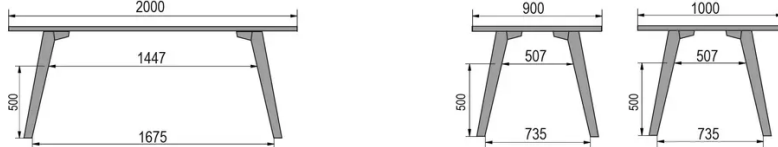

TYPE

dining room table, total height 76cm

TABLETOP

30mm multiplex tabletop with a 0.9mm FENIX surface, natural coloured bevelled edge.

EXTENSION(S)

This version is always without extension

FEET

Solid wood

SPECIAL FEATURES

-

DIMENSIONS (CM)

80x80cm - 80x120cm - 80x140cm - 80x160cm

90x90cm - 90x120cm - 90x140cm - 90x160cm - 90x180 cm - 90x200cm

100x100cm - 100x160cm - 100x180cm - 100x200cm - 100x220cm - 100x240cm

MOOD T3 T0300

WHICH SIZE?

WEIGHT & PACKAGING

80 x 120cm / 90 x 120cm

80 x 140cm / 90 x 140cm

80 x 160cm / 90 x 160cm / 100 x 160cm

90 x 180cm / 100 x 180cm

90 x 200cm / 100 x 200cm

100 x 220cm

100 x 240cm