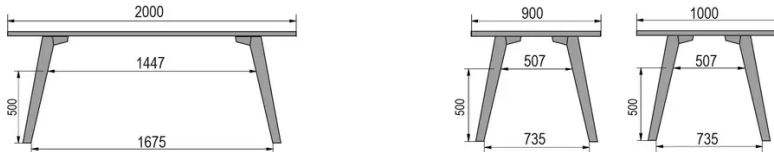

TYPE

dining room table, total height 76cm

TABLETOP

30mm multiplex tabletop with a 0.9mm FENIX surface, natural coloured bevelled edge.

EXTENSION(S)

This version is always without extension

FEET

Solid wood

SPECIAL FEATURES

-

SECURITY

Our tables are heavy and require two people to assemble or move them.

DIMENSIONS (CM)

80x80cm - 80x120cm - 80x140cm - 80x160cm

90x90cm - 90x120cm - 90x140cm - 90x160cm - 90x180 cm - 90x200cm

100x100cm - 100x160cm - 100x180cm - 100x200cm - 100x220cm - 100x240cm

MOOD T3 T0300

WHICH SIZE?

WEIGHT & PACKAGING

80 x 120cm / 90 x 120cm

80 x 140cm / 90 x 140cm

80 x 160cm / 90 x 160cm / 100 x 160cm

90 x 180cm / 100 x 180cm

90 x 200cm / 100 x 200cm

100 x 220cm

100 x 240cm