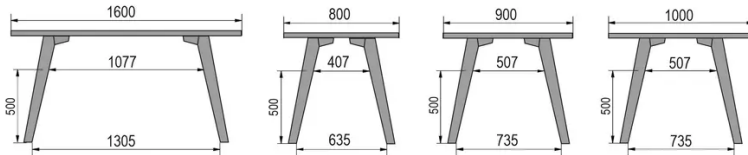

TYPE

dining room table, total height 76cm

TABLETOP

30mm multiplex tabletop with a 0.9mm FENIX surface, natural coloured bevelled edge.

EXTENSION(S)

This version is always without extension

FEET

Solid wood

SPECIAL FEATURES

-

SECURITY

Our tables are heavy and require two people to assemble or move them.

DIMENSIONS (CM)

80x80cm - 80x120cm - 80x140cm - 80x160cm

90x90cm - 90x120cm - 90x140cm - 90x160cm - 90x180 cm - 90x200cm

100x100cm - 100x160cm - 100x180cm - 100x200cm - 100x220cm - 100x240cm

MOOD T3 T0300

WHICH SIZE?

WEIGHT & PACKAGING

80 x 120cm / 90 x 120cm

80 x 140cm / 90 x 140cm

80 x 160cm / 90 x 160cm / 100 x 160cm

90 x 180cm / 100 x 180cm

90 x 200cm / 100 x 200cm

100 x 220cm

100 x 240cm