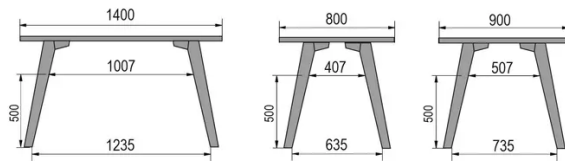

TYPE

dining room table, total height 76cm

TABLETOP

30mm multiplex tabletop with a 0.9mm FENIX surface, natural coloured bevelled edge.

EXTENSION(S)

This version is always without extension

FEET

Solid wood

SPECIAL FEATURES

-

SECURITY

Our tables are heavy and require two people to assemble or move them.

DIMENSIONS (CM)

80x80cm - 80x120cm - 80x140cm - 80x160cm

90x90cm - 90x120cm - 90x140cm - 90x160cm - 90x180 cm - 90x200cm

100x100cm - 100x160cm - 100x180cm - 100x200cm - 100x220cm - 100x240cm

MOOD T3 T0300

WHICH SIZE?

WEIGHT & PACKAGING

80 x 120cm / 90 x 120cm

80 x 140cm / 90 x 140cm

80 x 160cm / 90 x 160cm / 100 x 160cm

90 x 180cm / 100 x 180cm

90 x 200cm / 100 x 200cm

100 x 220cm

100 x 240cm