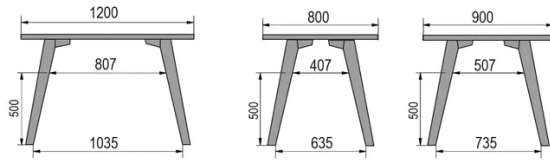

TYPE

dining room table, total height 76cm

TABLETOP

30mm multiplex tabletop with a 0.9mm FENIX surface, natural coloured bevelled edge.

EXTENSION(S)

This version is always without extension

FEET

Solid wood

SPECIAL FEATURES

-

SECURITY

Our tables are heavy and require two people to assemble or move them.

DIMENSIONS (CM)

80x80cm - 80x120cm - 80x140cm - 80x160cm

90x90cm - 90x120cm - 90x140cm - 90x160cm - 90x180 cm - 90x200cm

100x100cm - 100x160cm - 100x180cm - 100x200cm - 100x220cm - 100x240cm

MOOD T3 T0300

WHICH SIZE?

WEIGHT & PACKAGING

80 x 120cm / 90 x 120cm

80 x 140cm / 90 x 140cm

80 x 160cm / 90 x 160cm / 100 x 160cm

90 x 180cm / 100 x 180cm

90 x 200cm / 100 x 200cm

100 x 220cm

100 x 240cm