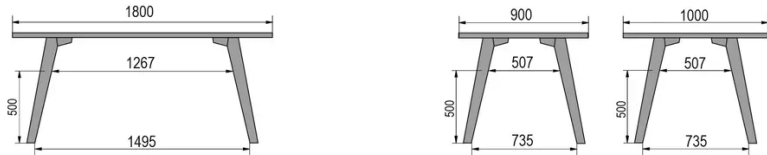

TYPE

dining room table, total height 76cm

TABLETOP

30mm multiplex tabletop with a 0.9mm FENIX surface, natural coloured bevelled edge.

EXTENSION(S)

This version is always without extension

FEET

Solid wood

SPECIAL FEATURES

-

DIMENSIONS (CM)

80x80cm - 80x120cm - 80x140cm - 80x160cm

90x90cm - 90x120cm - 90x140cm - 90x160cm - 90x180 cm - 90x200cm

100x100cm - 100x160cm - 100x180cm - 100x200cm - 100x220cm - 100x240cm

MOOD T3 T0300

WHICH SIZE?

WEIGHT & PACKAGING

80 x 120cm / 90 x 120cm

80 x 140cm / 90 x 140cm

80 x 160cm / 90 x 160cm / 100 x 160cm

90 x 180cm / 100 x 180cm

90 x 200cm / 100 x 200cm

100 x 220cm

100 x 240cm