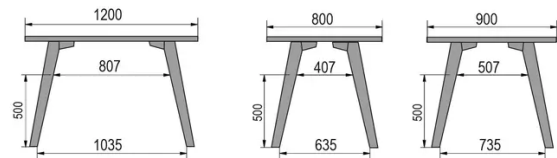

TYPE

dining room table, total height 76cm

TABLETOP

30mm multiplex tabletop with a 0.9mm FENIX surface, natural coloured bevelled edge.

EXTENSION(S)

This version is always without extension

FEET

Solid wood

SPECIAL FEATURES

-

DIMENSIONS (CM)

80x80cm - 80x120cm - 80x140cm - 80x160cm

90x90cm - 90x120cm - 90x140cm - 90x160cm - 90x180 cm - 90x200cm

100x100cm - 100x160cm - 100x180cm - 100x200cm - 100x220cm - 100x240cm

MOOD T3 T0300

WHICH SIZE?

WEIGHT & PACKAGING

80 x 120cm / 90 x 120cm

80 x 140cm / 90 x 140cm

80 x 160cm / 90 x 160cm / 100 x 160cm

90 x 180cm / 100 x 180cm

90 x 200cm / 100 x 200cm

100 x 220cm

100 x 240cm