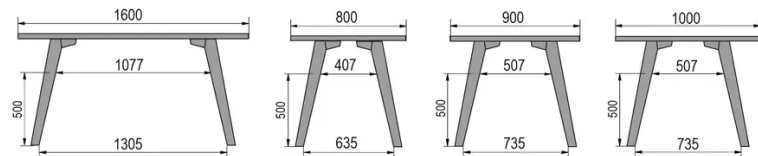

TYPE

dining room table, total height 76cm

TABLETOP

30mm multiplex tabletop with a 0.9mm FENIX surface, natural coloured bevelled edge.

EXTENSION(S)

This version is always without extension

FEET

Solid wood

SPECIAL FEATURES

-

DIMENSIONS (CM)

80x80cm - 80x120cm - 80x140cm - 80x160cm

90x90cm - 90x120cm - 90x140cm - 90x160cm - 90x180 cm - 90x200cm

100x100cm - 100x160cm - 100x180cm - 100x200cm - 100x220cm - 100x240cm

MOOD T3 T0300

WHICH SIZE?

WEIGHT & PACKAGING

80 x 120cm / 90 x 120cm

80 x 140cm / 90 x 140cm

80 x 160cm / 90 x 160cm / 100 x 160cm

90 x 180cm / 100 x 180cm

90 x 200cm / 100 x 200cm

100 x 220cm

100 x 240cm