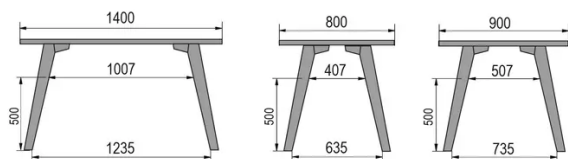

TYPE

dining room table, total height 76cm

TABLETOP

30mm multiplex tabletop with a 0.9mm FENIX surface, natural coloured bevelled edge.

EXTENSION(S)

This version is always without extension

FEET

Solid wood

SPECIAL FEATURES

-

DIMENSIONS (CM)

80x80cm - 80x120cm - 80x140cm - 80x160cm

90x90cm - 90x120cm - 90x140cm - 90x160cm - 90x180 cm - 90x200cm

100x100cm - 100x160cm - 100x180cm - 100x200cm - 100x220cm - 100x240cm

MOOD T3 T0300

WHICH SIZE?

WEIGHT & PACKAGING

80 x 120cm / 90 x 120cm

80 x 140cm / 90 x 140cm

80 x 160cm / 90 x 160cm / 100 x 160cm

90 x 180cm / 100 x 180cm

90 x 200cm / 100 x 200cm

100 x 220cm

100 x 240cm