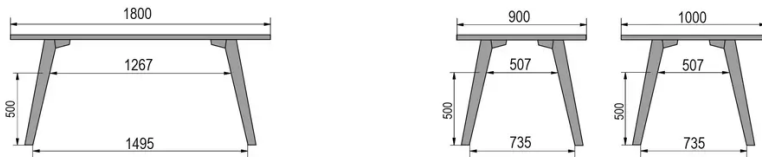

TYPE

dining room table, total height 76cm

TABLETOP

30mm multiplex tabletop with a 0.9mm FENIX surface, natural coloured bevelled edge.

EXTENSION(S)

This version is always without extension

FEET

Solid wood

SPECIAL FEATURES

-

SECURITY

Our tables are heavy and require two people to assemble or move them.

DIMENSIONS (CM)

80x80cm - 80x120cm - 80x140cm - 80x160cm

90x90cm - 90x120cm - 90x140cm - 90x160cm - 90x180 cm - 90x200cm

100x100cm - 100x160cm - 100x180cm - 100x200cm - 100x220cm - 100x240cm

MOOD T3 T0300

WHICH SIZE?

WEIGHT & PACKAGING

80 x 120cm / 90 x 120cm

80 x 140cm / 90 x 140cm

80 x 160cm / 90 x 160cm / 100 x 160cm

90 x 180cm / 100 x 180cm

90 x 200cm / 100 x 200cm

100 x 220cm

100 x 240cm