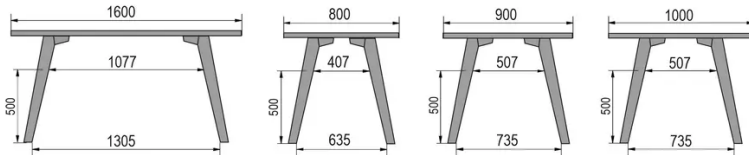

TYPE

bar table, total height 110cm

TABLETOP

30mm solid wood, bevelled edge
available in beech, oak, rustic oak or walnut

EXTENSION(S)

This version is always without extension

FEET

Solid wood

SPECIAL FEATURES

the footrest is always made of black metal

DIMENSIONS (CM)

80x80cm - 80x120cm - 80x140cm - 80x160cm

90x90cm - 90x120cm - 90x140cm - 90x160cm - 90x180cm

MOOD T3 T1300

WHICH SIZE?

WEIGHT & PACKAGING

80 x 120cm / 90 x 120cm

80 x 140cm / 90 x 140cm

80 x 160cm / 90 x 160cm / 100 x 160cm

90 x 180cm / 100 x 180cm

90 x 200cm / 100 x 200cm

100 x 220cm

100 x 240cm