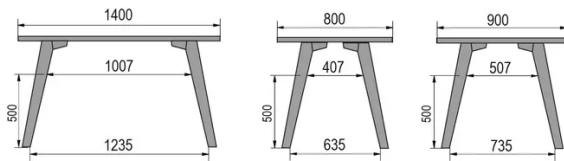

TYPE

bar table, total height 110cm

TABLETOP

30mm solid wood, bevelled edge
available in beech, oak, rustic oak or walnut

EXTENSION(S)

This version is always without extension

FEET

Solid wood

SPECIAL FEATURES

the footrest is always made of black metal

DIMENSIONS (CM)

80x80cm - 80x120cm - 80x140cm - 80x160cm

90x90cm - 90x120cm - 90x140cm - 90x160cm - 90x180cm

MOOD T3 T1300

WHICH SIZE?

WEIGHT & PACKAGING

80 x 120cm / 90 x 120cm

80 x 140cm / 90 x 140cm

80 x 160cm / 90 x 160cm / 100 x 160cm

90 x 180cm / 100 x 180cm

90 x 200cm / 100 x 200cm

100 x 220cm

100 x 240cm