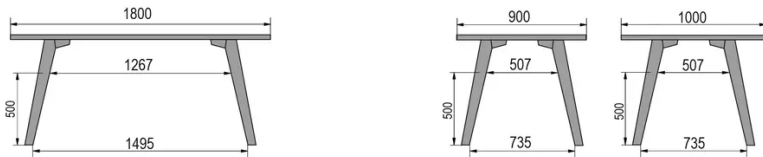

TYPE

bar table, total height 110cm

TABLETOP

30mm solid wood, bevelled edge
available in beech, oak, rustic oak or walnut

EXTENSION(S)

This version is always without extension

FEET

Solid wood

SPECIAL FEATURES

the footrest is always made of black metal

DIMENSIONS (CM)

80x80cm - 80x120cm - 80x140cm - 80x160cm

90x90cm - 90x120cm - 90x140cm - 90x160cm - 90x180cm

MOOD T3 T1300

WHICH SIZE?

WEIGHT & PACKAGING

80 x 120cm / 90 x 120cm

80 x 140cm / 90 x 140cm

80 x 160cm / 90 x 160cm / 100 x 160cm

90 x 180cm / 100 x 180cm

90 x 200cm / 100 x 200cm

100 x 220cm

100 x 240cm