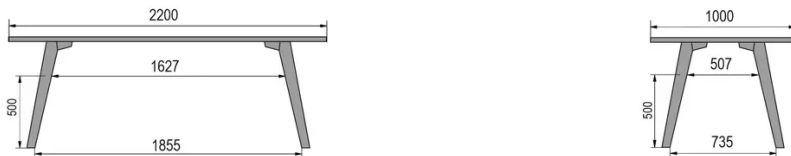

TYPE

bar table, total height 110cm

TABLETOP

30mm solid wood, bevelled edge
available in beech, oak, rustic oak or walnut

EXTENSION(S)

This version is always without extension

FEET

Solid wood

SPECIAL FEATURES

the footrest is always made of black metal

DIMENSIONS (CM)

80x80cm - 80x120cm - 80x140cm - 80x160cm

90x90cm - 90x120cm - 90x140cm - 90x160cm - 90x180cm

MOOD T3 T1300

WHICH SIZE?

WEIGHT & PACKAGING

80 x 120cm / 90 x 120cm

80 x 140cm / 90 x 140cm

80 x 160cm / 90 x 160cm / 100 x 160cm

90 x 180cm / 100 x 180cm

90 x 200cm / 100 x 200cm

100 x 220cm

100 x 240cm