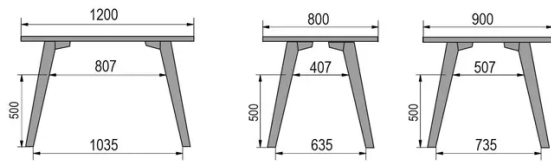

TYPE

bar table, total height 110cm

TABLETOP

30mm solid wood, bevelled edge
available in beech, oak, rustic oak or walnut

EXTENSION(S)

This version is always without extension

FEET

Solid wood

SPECIAL FEATURES

the footrest is always made of black metal

DIMENSIONS (CM)

80x80cm - 80x120cm - 80x140cm - 80x160cm

90x90cm - 90x120cm - 90x140cm - 90x160cm - 90x180cm

MOOD T3 T1300

WHICH SIZE?

WEIGHT & PACKAGING

80 x 120cm / 90 x 120cm

80 x 140cm / 90 x 140cm

80 x 160cm / 90 x 160cm / 100 x 160cm

90 x 180cm / 100 x 180cm

90 x 200cm / 100 x 200cm

100 x 220cm

100 x 240cm