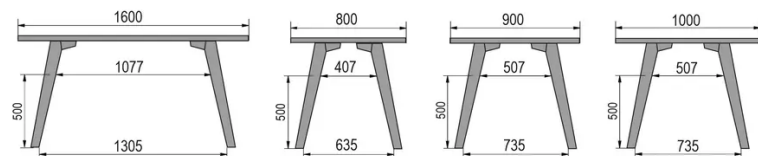

TYPE

bar table, total height 110cm

TABLETOP

30mm multiplex tabletop with a 0.8mm white melamine surface, natural coloured bevelled edge.

EXTENSION(S)

This version is always without extension

FEET

Solid wood

SPECIAL FEATURES

the footrest is always made of black metal

DIMENSIONS (CM)

80x80cm - 80x120cm - 80x140cm - 80x160cm

90x90cm - 90x120cm - 90x140cm - 90x160cm - 90x180cm

MOOD T3 T1400

WHICH SIZE?

WEIGHT & PACKAGING

80 x 120cm / 90 x 120cm

80 x 140cm / 90 x 140cm

80 x 160cm / 90 x 160cm / 100 x 160cm

90 x 180cm / 100 x 180cm

90 x 200cm / 100 x 200cm

100 x 220cm

100 x 240cm