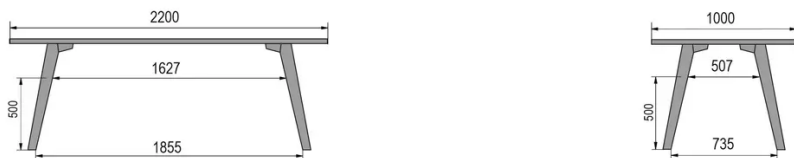

TYPE

bar table, total height 110cm

TABLETOP

30mm multiplex tabletop with a 0.8mm white melamine surface, natural coloured bevelled edge.

EXTENSION(S)

This version is always without extension

FEET

Solid wood

SPECIAL FEATURES

the footrest is always made of black metal

DIMENSIONS (CM)

80x80cm - 80x120cm - 80x140cm - 80x160cm

90x90cm - 90x120cm - 90x140cm - 90x160cm - 90x180cm

MOOD T3 T1400

WHICH SIZE?

WEIGHT & PACKAGING

80 x 120cm / 90 x 120cm

80 x 140cm / 90 x 140cm

80 x 160cm / 90 x 160cm / 100 x 160cm

90 x 180cm / 100 x 180cm

90 x 200cm / 100 x 200cm

100 x 220cm

100 x 240cm