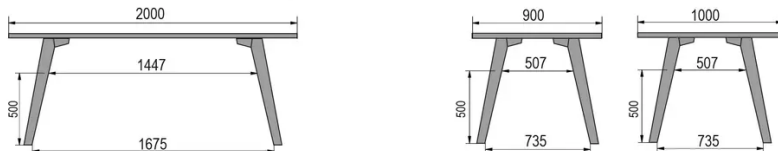

TYPE

bar table, total height 110cm

TABLETOP

30mm multiplex tabletop with a 0.8mm white melamine surface, natural coloured bevelled edge.

EXTENSION(S)

This version is always without extension

FEET

Solid wood

SPECIAL FEATURES

the footrest is always made of black metal

DIMENSIONS (CM)

80x80cm - 80x120cm - 80x140cm - 80x160cm

90x90cm - 90x120cm - 90x140cm - 90x160cm - 90x180cm

MOOD T3 T1400

WHICH SIZE?

WEIGHT & PACKAGING

80 x 120cm / 90 x 120cm

80 x 140cm / 90 x 140cm

80 x 160cm / 90 x 160cm / 100 x 160cm

90 x 180cm / 100 x 180cm

90 x 200cm / 100 x 200cm

100 x 220cm

100 x 240cm