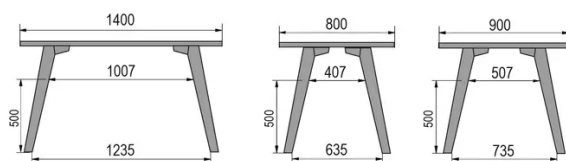

TYPE

bar table, total height 110cm

TABLETOP

30mm multiplex tabletop with a 0.8mm white melamine surface, natural coloured bevelled edge.

EXTENSION(S)

This version is always without extension

FEET

Solid wood

SPECIAL FEATURES

the footrest is always made of black metal

DIMENSIONS (CM)

80x80cm - 80x120cm - 80x140cm - 80x160cm

90x90cm - 90x120cm - 90x140cm - 90x160cm - 90x180cm

MOOD T3 T1400

WHICH SIZE?

WEIGHT & PACKAGING

80 x 120cm / 90 x 120cm

80 x 140cm / 90 x 140cm

80 x 160cm / 90 x 160cm / 100 x 160cm

90 x 180cm / 100 x 180cm

90 x 200cm / 100 x 200cm

100 x 220cm

100 x 240cm