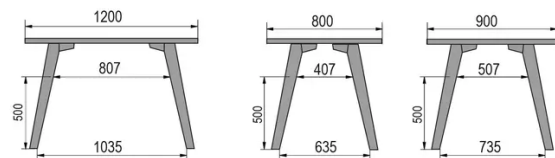

TYPE

bar table, total height 110cm

TABLETOP

30mm multiplex tabletop with a 0.8mm white melamine surface, natural coloured bevelled edge.

EXTENSION(S)

This version is always without extension

FEET

Solid wood

SPECIAL FEATURES

the footrest is always made of black metal

DIMENSIONS (CM)

80x80cm - 80x120cm - 80x140cm - 80x160cm

90x90cm - 90x120cm - 90x140cm - 90x160cm - 90x180cm

MOOD T3 T1400

WHICH SIZE?

WEIGHT & PACKAGING

80 x 120cm / 90 x 120cm

80 x 140cm / 90 x 140cm

80 x 160cm / 90 x 160cm / 100 x 160cm

90 x 180cm / 100 x 180cm

90 x 200cm / 100 x 200cm

100 x 220cm

100 x 240cm