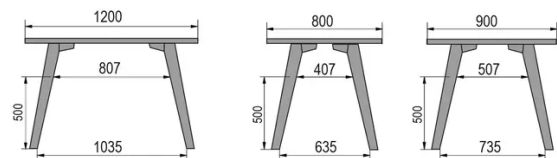

TYPE

bar table, total height 110cm

TABLETOP

30mm multiplex tabletop with a 0.9mm FENIX surface, natural coloured bevelled edge.

EXTENSION(S)

This version is always without extension

FEET

Solid wood

SPECIAL FEATURES

the footrest is always made of black metal

SECURITY

Our tables are heavy and require two people to assemble or move them.

DIMENSIONS (CM)

80x80cm - 80x120cm - 80x140cm - 80x160cm

90x90cm - 90x120cm - 90x140cm - 90x160cm - 90x180cm

MOOD T3 T1500

WHICH SIZE?

WEIGHT & PACKAGING

80 x 120cm / 90 x 120cm

80 x 140cm / 90 x 140cm

80 x 160cm / 90 x 160cm / 100 x 160cm

90 x 180cm / 100 x 180cm

90 x 200cm / 100 x 200cm

100 x 220cm

100 x 240cm