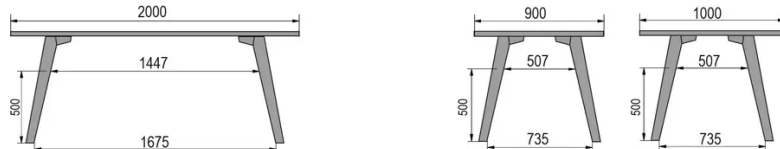

TYPE

bar table, total height 110cm

TABLETOP

30mm multiplex tabletop with a 0.9mm FENIX surface, natural coloured bevelled edge.

EXTENSION(S)

This version is always without extension

FEET

Solid wood

SPECIAL FEATURES

the footrest is always made of black metal

SECURITY

Our tables are heavy and require two people to assemble or move them.

DIMENSIONS (CM)

80x80cm - 80x120cm - 80x140cm - 80x160cm

90x90cm - 90x120cm - 90x140cm - 90x160cm - 90x180cm

MOOD T3 T1500

WHICH SIZE?

WEIGHT & PACKAGING

80 x 120cm / 90 x 120cm

80 x 140cm / 90 x 140cm

80 x 160cm / 90 x 160cm / 100 x 160cm

90 x 180cm / 100 x 180cm

90 x 200cm / 100 x 200cm

100 x 220cm

100 x 240cm