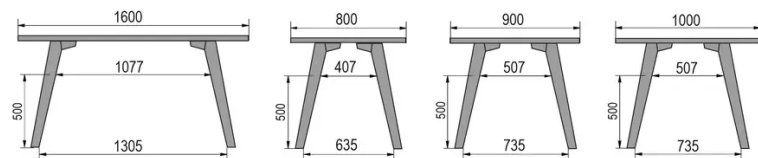

TYPE

bar table, total height 110cm

TABLETOP

30mm multiplex tabletop with a 0.9mm FENIX surface, natural coloured bevelled edge.

EXTENSION(S)

This version is always without extension

FEET

Solid wood

SPECIAL FEATURES

the footrest is always made of black metal

SECURITY

Our tables are heavy and require two people to assemble or move them.

DIMENSIONS (CM)

80x80cm - 80x120cm - 80x140cm - 80x160cm

90x90cm - 90x120cm - 90x140cm - 90x160cm - 90x180cm

MOOD T3 T1500

WHICH SIZE?

WEIGHT & PACKAGING

80 x 120cm / 90 x 120cm

80 x 140cm / 90 x 140cm

80 x 160cm / 90 x 160cm / 100 x 160cm

90 x 180cm / 100 x 180cm

90 x 200cm / 100 x 200cm

100 x 220cm

100 x 240cm