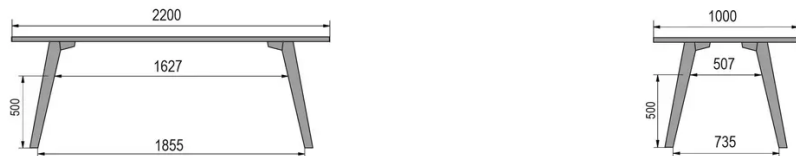

TYPE

bar table, total height 110cm

TABLETOP

30mm multiplex tabletop with a 0.9mm FENIX surface, natural coloured bevelled edge.

EXTENSION(S)

This version is always without extension

FEET

Solid wood

SPECIAL FEATURES

the footrest is always made of black metal

SECURITY

Our tables are heavy and require two people to assemble or move them.

DIMENSIONS (CM)

80x80cm - 80x120cm - 80x140cm - 80x160cm

90x90cm - 90x120cm - 90x140cm - 90x160cm - 90x180cm

MOOD T3 T1500

WHICH SIZE?

WEIGHT & PACKAGING

80 x 120cm / 90 x 120cm

80 x 140cm / 90 x 140cm

80 x 160cm / 90 x 160cm / 100 x 160cm

90 x 180cm / 100 x 180cm

90 x 200cm / 100 x 200cm

100 x 220cm

100 x 240cm