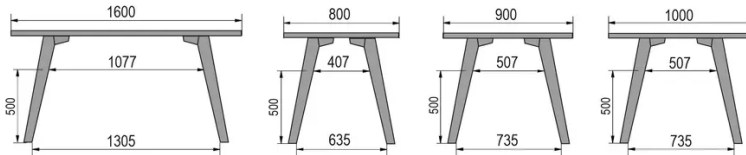

TYPE

bar table, total height 110cm

TABLETOP

30mm multiplex tabletop with a 0.9mm FENIX surface, natural coloured bevelled edge.

EXTENSION(S)

This version is always without extension

FEET

Solid wood

SPECIAL FEATURES

the footrest is always made of black metal

DIMENSIONS (CM)

80x80cm - 80x120cm - 80x140cm - 80x160cm

90x90cm - 90x120cm - 90x140cm - 90x160cm - 90x180cm

MOOD T3 T1500

WHICH SIZE?

WEIGHT & PACKAGING

80 x 120cm / 90 x 120cm

80 x 140cm / 90 x 140cm

80 x 160cm / 90 x 160cm / 100 x 160cm

90 x 180cm / 100 x 180cm

90 x 200cm / 100 x 200cm

100 x 220cm

100 x 240cm