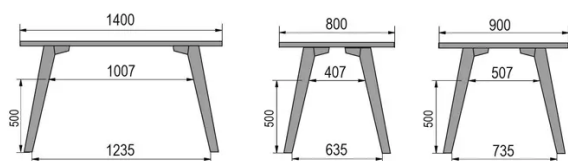

TYPE

bar table, total height 110cm

TABLETOP

30mm multiplex tabletop with a 0.9mm FENIX surface, natural coloured bevelled edge.

EXTENSION(S)

This version is always without extension

FEET

Solid wood

SPECIAL FEATURES

the footrest is always made of black metal

SECURITY

Our tables are heavy and require two people to assemble or move them.

DIMENSIONS (CM)

80x80cm - 80x120cm - 80x140cm - 80x160cm

90x90cm - 90x120cm - 90x140cm - 90x160cm - 90x180cm

MOOD T3 T1500

WHICH SIZE?

WEIGHT & PACKAGING

80 x 120cm / 90 x 120cm

80 x 140cm / 90 x 140cm

80 x 160cm / 90 x 160cm / 100 x 160cm

90 x 180cm / 100 x 180cm

90 x 200cm / 100 x 200cm

100 x 220cm

100 x 240cm