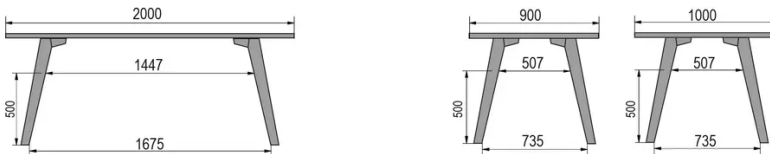

TYPE

bar table, total height 110cm

TABLETOP

30mm multiplex tabletop with a 0.9mm FENIX surface, natural coloured bevelled edge.

EXTENSION(S)

This version is always without extension

FEET

Solid wood

SPECIAL FEATURES

the footrest is always made of black metal

DIMENSIONS (CM)

80x80cm - 80x120cm - 80x140cm - 80x160cm

90x90cm - 90x120cm - 90x140cm - 90x160cm - 90x180cm

MOOD T3 T1500

WHICH SIZE?

WEIGHT & PACKAGING

80 x 120cm / 90 x 120cm

80 x 140cm / 90 x 140cm

80 x 160cm / 90 x 160cm / 100 x 160cm

90 x 180cm / 100 x 180cm

90 x 200cm / 100 x 200cm

100 x 220cm

100 x 240cm