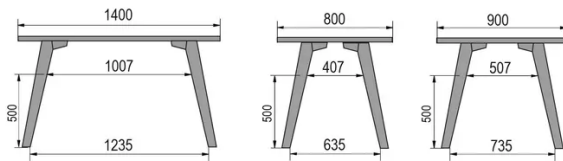

TYPE

bar table, total height 110cm

TABLETOP

30mm multiplex tabletop with a 0.9mm FENIX surface, natural coloured bevelled edge.

EXTENSION(S)

This version is always without extension

FEET

Solid wood

SPECIAL FEATURES

the footrest is always made of black metal

DIMENSIONS (CM)

80x80cm - 80x120cm - 80x140cm - 80x160cm

90x90cm - 90x120cm - 90x140cm - 90x160cm - 90x180cm

MOOD T3 T1500

WHICH SIZE?

WEIGHT & PACKAGING

80 x 120cm / 90 x 120cm

80 x 140cm / 90 x 140cm

80 x 160cm / 90 x 160cm / 100 x 160cm

90 x 180cm / 100 x 180cm

90 x 200cm / 100 x 200cm

100 x 220cm

100 x 240cm