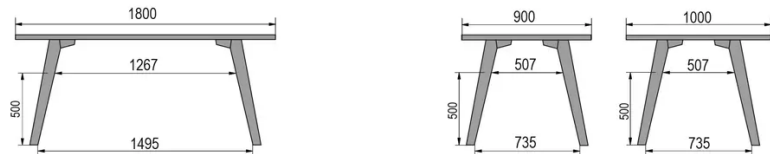

TYPE

bar table, total height 110cm

TABLETOP

30mm multiplex tabletop with a 0.9mm FENIX surface, natural coloured bevelled edge.

EXTENSION(S)

This version is always without extension

FEET

Solid wood

SPECIAL FEATURES

the footrest is always made of black metal

SECURITY

Our tables are heavy and require two people to assemble or move them.

DIMENSIONS (CM)

80x80cm - 80x120cm - 80x140cm - 80x160cm

90x90cm - 90x120cm - 90x140cm - 90x160cm - 90x180cm

MOOD T3 T1500

WHICH SIZE?

WEIGHT & PACKAGING

80 x 120cm / 90 x 120cm

80 x 140cm / 90 x 140cm

80 x 160cm / 90 x 160cm / 100 x 160cm

90 x 180cm / 100 x 180cm

90 x 200cm / 100 x 200cm

100 x 220cm

100 x 240cm