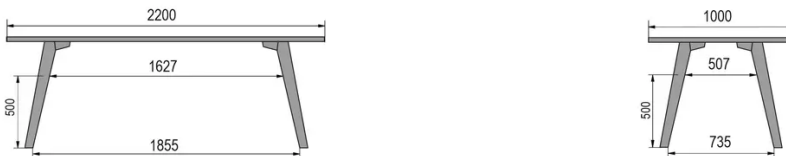

TYPE

bar table, total height 110cm

TABLETOP

30mm multiplex tabletop with a 0.9mm FENIX surface, natural coloured bevelled edge.

EXTENSION(S)

This version is always without extension

FEET

Solid wood

SPECIAL FEATURES

the footrest is always made of black metal

DIMENSIONS (CM)

80x80cm - 80x120cm - 80x140cm - 80x160cm

90x90cm - 90x120cm - 90x140cm - 90x160cm - 90x180cm

MOOD T3 T1500

WHICH SIZE?

WEIGHT & PACKAGING

80 x 120cm / 90 x 120cm

80 x 140cm / 90 x 140cm

80 x 160cm / 90 x 160cm / 100 x 160cm

90 x 180cm / 100 x 180cm

90 x 200cm / 100 x 200cm

100 x 220cm

100 x 240cm