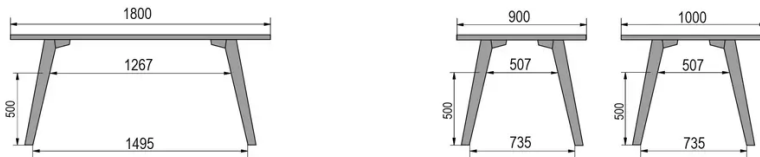

TYPE

bar table, total height 110cm

TABLETOP

30mm multiplex tabletop with a 0.9mm FENIX surface, natural coloured bevelled edge.

EXTENSION(S)

This version is always without extension

FEET

Solid wood

SPECIAL FEATURES

the footrest is always made of black metal

DIMENSIONS (CM)

80x80cm - 80x120cm - 80x140cm - 80x160cm

90x90cm - 90x120cm - 90x140cm - 90x160cm - 90x180cm

MOOD T3 T1500

WHICH SIZE?

WEIGHT & PACKAGING

80 x 120cm / 90 x 120cm

80 x 140cm / 90 x 140cm

80 x 160cm / 90 x 160cm / 100 x 160cm

90 x 180cm / 100 x 180cm

90 x 200cm / 100 x 200cm

100 x 220cm

100 x 240cm