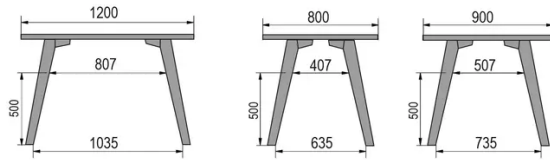

TYPE

bar table, total height 110cm

TABLETOP

30mm multiplex tabletop with a 0.9mm FENIX surface, natural coloured bevelled edge.

EXTENSION(S)

This version is always without extension

FEET

Solid wood

SPECIAL FEATURES

the footrest is always made of black metal

DIMENSIONS (CM)

80x80cm - 80x120cm - 80x140cm - 80x160cm

90x90cm - 90x120cm - 90x140cm - 90x160cm - 90x180cm

MOOD T3 T1500

WHICH SIZE?

WEIGHT & PACKAGING

80 x 120cm / 90 x 120cm

80 x 140cm / 90 x 140cm

80 x 160cm / 90 x 160cm / 100 x 160cm

90 x 180cm / 100 x 180cm

90 x 200cm / 100 x 200cm

100 x 220cm

100 x 240cm