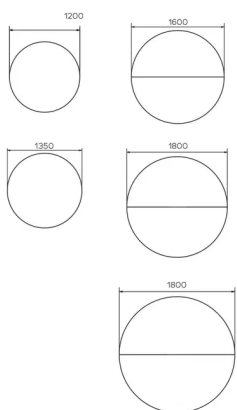

TYPE

Meeting table, total height 76cm.

TABLETOP

30mm thick Top exclusively in solid oak, with "soft touch" edge, available in all shades of oak.

EXTENSION(S)

This version is always without extension.

FEET

Depending on the size of the table there are 3 types of feet. Regardless of their size, feet are always in solid oak and equipped with adjustable WAGNER® glides. Metal frame in steel wire Ø12 mm. The color of this metal structure is at your choice, among our range of metal colors.

SPECIAL FEATURES

For technical reasons, the table top can be supplied in several parts to fixed together. Depending on the size, the top can be made up of 2, 4 or even 6 different parts. When a table top is made up of several parts, these are screwed together from underneath the table to form the complete tray.

SECURITY

Our tables are heavy and require two people to assemble or move them.

DIMENSIONS (CM)

Ø120cm - Ø135cm - Ø160cm - Ø180cm - Ø200cm

TRAVA T0100

WHICH SIZE?

WEIGHT & PACKAGING