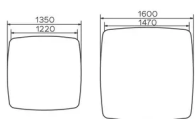

TYPE

Meeting table, total height 76cm

TABLETOP

30mm thick Top exclusively in solid oak, with "soft touch" edge, available in all shades of oak.

EXTENSION(S)

This version is always without extension.

FEET

Depending on the size of the table there are 3 types of feet. Regardless of their size, feet are always in solid oak and equipped with adjustable WAGNER® glides. Metal frame in steel wire Ø12 mm. The color of this metal structure is at your choice, among our range of metal colors.

SPECIAL FEATURES

For technical reasons, the table top can be supplied in several parts to fixed together. Depending on the size, the top can be made up of 2, 4 or even 6 different parts. When a table top is made up of several parts, these are screwed together from underneath the table to form the complete tray.

SECURITY

Our tables are heavy and require two people to assemble or move them.

DIMENSIONS (CM)

135x135cm - 160x160cm

TRAVA T0300

WHICH SIZE?

WEIGHT & PACKAGING