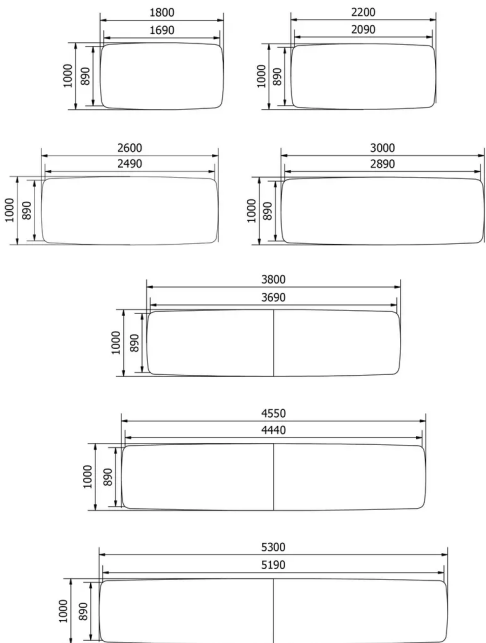

TRAVA T3500

WHICH SIZE?

WEIGHT & PACKAGING