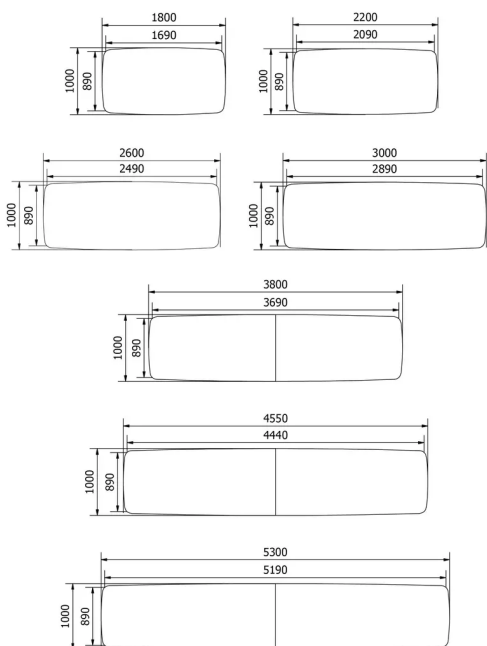

TRAVA T3500

WHICH SIZE?

WEIGHT & PACKAGING