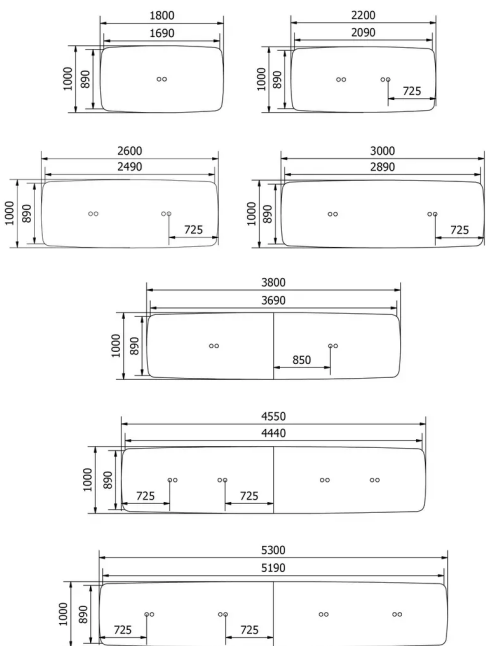

TYPE

Meeting table, total height 110cm.

TABLETOP

Top in solid oak (E) or rustical oak (W), with „soft touch“ edge, available in all shades of our general Mobitec collection. Rustical oak optionally available with open or closed knotholes.

Metal frame in steel wire Ø12 mm. The color of this metal structure is at your choice, among our range of metal colors.

SPECIAL FEATURES

For technical reasons, the table top can be supplied in several parts to fixed together.

Depending on the size, the top can be made up of 2, 4 or even 6 different parts.

When a table top is made up of several parts, these are screwed together from underneath the table to form the complete tray.

DIMENSIONS (CM)

100x140 - 100x180 - 100x220 - 100x260 - 100x300 - 100x380 - 100x455 - 100x530 - 100x605 - 100x680 - 100x755cm

TRAVA T3612

WHICH SIZE?

WEIGHT & PACKAGING