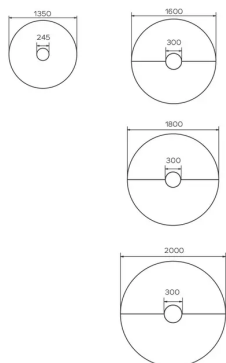

TYPE

Meeting table, total height 76cm.

TABLETOP

Top in solid oak (E) or rustical oak (W), with „soft touch“ edge, available in all shades of our general Mobitec collection. Rustical oak optionally available with open or closed knotholes.

SPECIAL

For technical table and on the side can choose Bachmann by the cable cl

Reference

4-way p

912.1515

333.223

333.221

3-way p

333.100

DIMENSIONS (CM)

Ø135cm - Ø160cm - Ø180cm - Ø200cm

TRAVA T3913

WHICH SIZE?

WEIGHT & PACKAGING