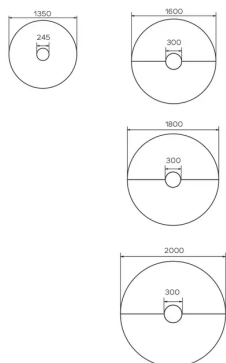

TYPE

Meeting table, total height 76cm.

TABLETOP

Top in MDF 30mm with a 0.9mm in FENIX NTM® layer veneer.
The beveled edge, as well as the underside of the table top are lacquered in a color matching the color of the Fenix decor.

SPECIAL

For technical
table and
on the s
can cho
Bachma
by the c
Cable cl

Referenc

4-way p

912.1515

333.223

333.221

3-way p

333.100

DIMENSIONS (CM)

Ø135cm - Ø160cm - Ø180cm - Ø200cm

TRAVA T4013

WHICH SIZE?

WEIGHT & PACKAGING