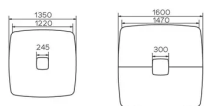

SPECIAL

For technical table and on the side can choose Bachmann by the cable cl

Reference

4-way p

912.1515

333.223

333.221

3-way p

333.100

DIMENSIONS (CM)

135x135cm - 160x160cm

mobitec

TRAVA T4113

WHICH SIZE?

WEIGHT & PACKAGING