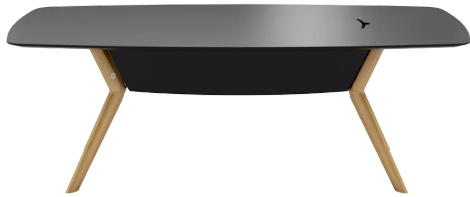

TRAVA T4814

(TRAVA MANAGER I-05 +TOP/PANEL BACHMANN)

DISTRIBUTION

CONTRACT general

RETAIL X'clusive collection

DESIGN

Vincent Dejonghe

LABEL

MOBITEC labelled product

TYPE

Manager Desk, total height 76cm, with modesty panel.

TABLETOP

Top in MDF 30mm with a 0.9mm in FENIX NTM® layer veneer.

The beveled edge, as well as the underside of the table top are lacquered in a color matching the color of the Fenix decor.

EXTENSION(S)

This version is always without extension.

FEET

The feet are always in solid oak and equipped with adjustable WAGNER® glides.

Metal frame in steel wire Ø12 mm. The color of this metal structure is at your choice, among our range of metal colors.

SPECIAL FEATURES

There is a Manager Desk version with a courtesy screen*, made in the same material and color as the tabletop. As standard, the Manager Desk is equipped with a cut-out in the tabletop to pass the cables. The connection box allowing to come up to 4 sockets can be connected either on the left or on the right. The standard metal junction box or the box for products from Bachmann are available. The Bachmann Top Access can be equipped with CONI power strips, which must be purchased by the customer (for references, see page 193). Cable clips for cable routing under the tabletop are included in our scope of delivery.